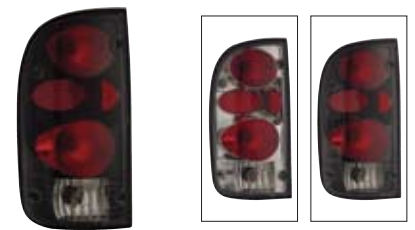

1995-2000 Toyota Tacoma (Gen 2)

03-TT9500TLAG2 Chrome
03-TT9500TLAG2CF Carbon
03-TT9500TLAG2JM JDM Black

TAILLIGHTS | TOYOTA

TERCEL | TUNDRA

TAILLIGHTS | VOLKSWAGEN

BEETLE