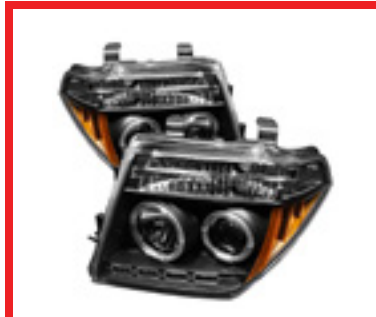

Nissan Frontier 05-08
Nissan Pathfinder 05-07
Halo LED Projector Headlights - Black
PART#: PRO-YD-NF05-HL-BK
SKU#: 5011527
UPC#: 847245011527