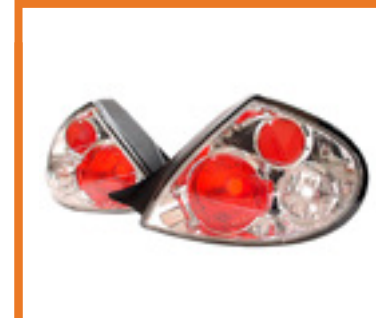

Dodge Neon 00-02
Euro Tail Lights - Chrome
PART#: ALT-YD-DN00-C
SKU#: 5002426
UPC#: 847245002426