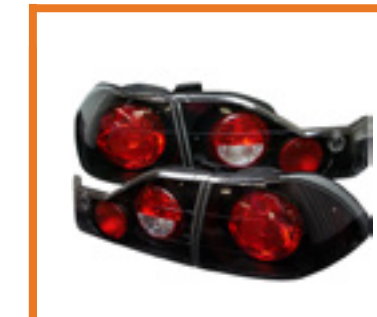

Honda Accord 98-00 4DR
Euro Tail Lights - Black
PART#: ALT-YD-HA98-BK
SKU#: 5004321
UPC#: 847245004321

HONDA