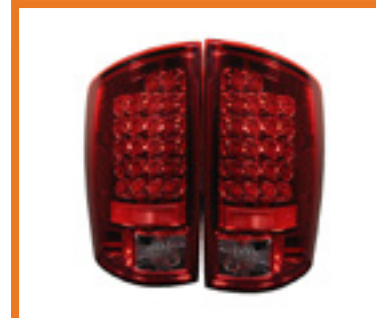

Dodge Ram 1500 02-06
Dodge Ram 2500 / 3500 02-05
LED Tail Lights - Red Clear
PART#: ALT-YD-DRAM02-LED-RC
SKU#: 5002570
UPC#: 847245002570