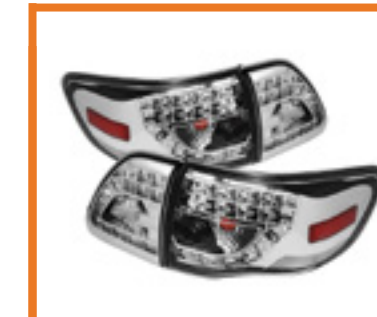

Toyota Corolla 09-11
LED Tail Lights - Chrome
PART#: ALT-YD-TC09-LED-C
SKU#: 5031815
UPC#: 847245031815

TOYOTA