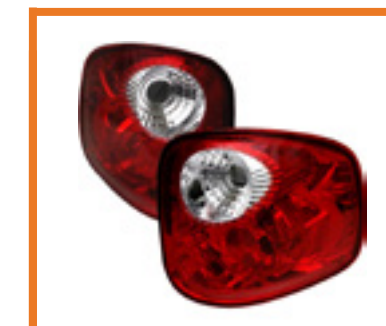

Ford F150 Flareside
Super Crew 97-00
Euro Tail Lights - All Red
PART#: ALT-YD-FF15097FS-R
SKU#: 5003454
UPC#: 847245003454

FORD