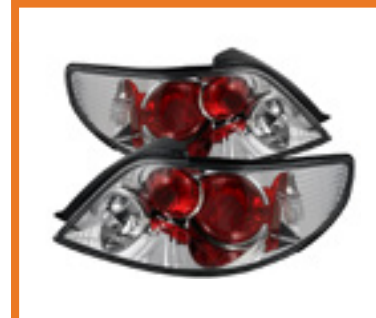

TOYOTA

TAIL LIGHTS

TOYOTA

Toyota Pick Up 89-95
Euro Tail Lights - Chrome
PART#: ALT-YD-TP89-C
SKU#: 5007643
UPC#: 847245007643

Toyota Solara 99-03
Euro Tail Lights - Black
PART#: ALT-YD-TSO98-BK
SKU#: 5007674
UPC#: 847245007674