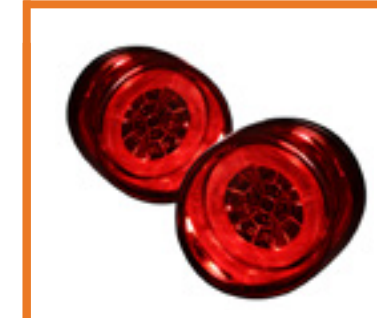

Chevy Cobalt 05-10 2DR
LED Tail Lights - Red Clear
PART#: ALT-YD-CCOB05-LED-RC
SKU#: 5001450
UPC#: 847245001450