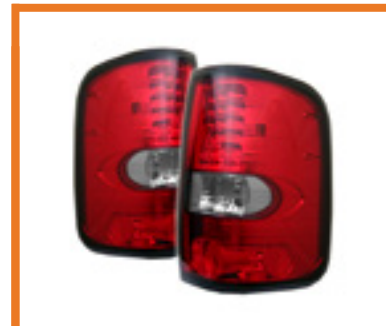

Ford F150 Styleside 04-08
(excludes Heritage & SVT)
LED Tail Lights - Red Clear
PART#: ALT-YD-FF15004-LED-RC
SKU#: 5003263
UPC#: 847245003263