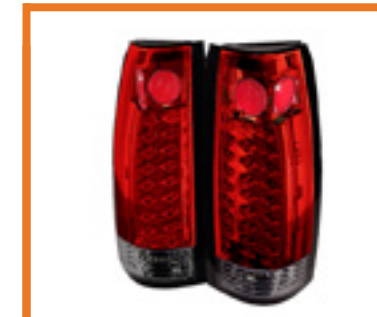

Chevy / GMC 1500/2500/3500 88-98
Tahoe 94-99 / Yukon Denali 99-00
LED Tail Lights - Red Clear
PART#: ALT-YD-CCK88-LED-RC
SKU#: 5001375
UPC#: 847245001375