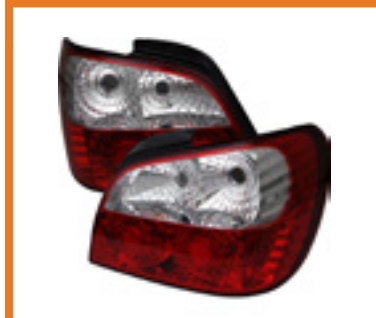

Subaru Impreza WRX/STI 02-03
(excludes Wagon)
LED Tail Lights - Red Clear
PART#: ALT-YD-SI01-LED-RC
SKU#: 5007230
UPC#: 847245007230