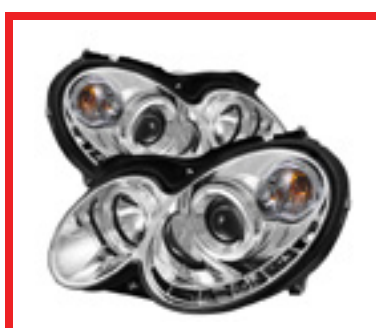

Mercedes Benz CLK 03-09
Halo DRL LED Projector Headlights - Chrome
PART#: PRO-YD-MBCLK03-DRL-C
SKU#: 5038029
UPC#: 847245038029