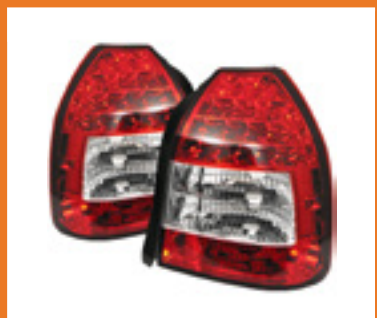

HONDA

Honda Civic 96-00 3DR
LED Tail Lights - Red Clear
PART#: ALT-YD-HC96-3D-LED-RC
SKU#: 5004949
UPC#: 847245004949