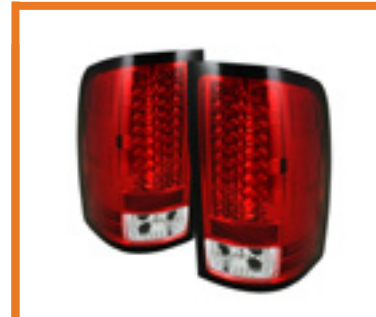

GMC Sierra 1500/2500/3500HD
Denali 07-13 (excludes 3500 Dually)
LED Tail Lights - Red Clear
PART#: ALT-YD-GS07-LED-RC
SKU#: 5014955
UPC#: 847245014955

HONDA