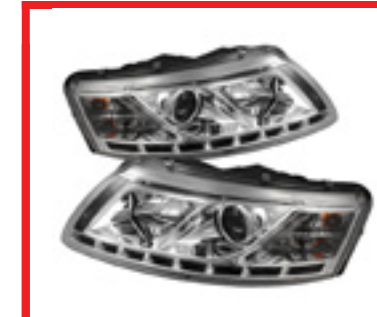

Audi A6 05-07
(HID Type Non Quattro with AFS)
DRL LED Projector Headlights - Chrome
PART#: PRO-YD-ADA605-HID-DRL-C
SKU#: 5029409
UPC#: 847245029409