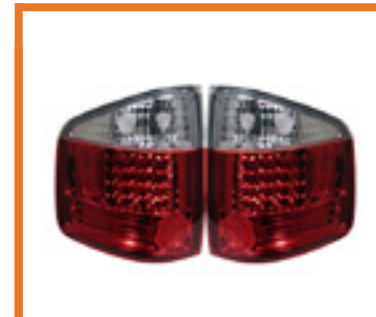

**Chevy S10 94-04 / GMC Sonoma
94-04 / Isuzu Hombre 96-00**
LED Tail Lights - Red Clear
PART#: ALT-YD-CS1094-LED-RC
SKU#: 5001931
UPC#: 847245001931