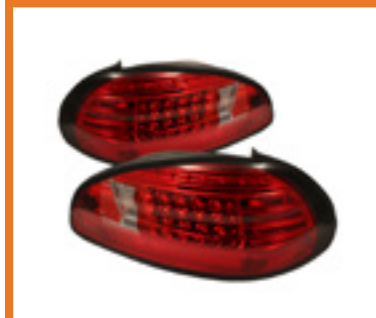

PONTIAC

TAIL LIGHTS

PONTIAC

Pontiac Grand Prix 97-03
LED Tail Lights - Chrome
PART#: ALT-YD-PGP97-LED-C
SKU#: 5007155
UPC#: 847245007155

Pontiac Grand Prix 97-03
LED Tail Lights - Red Clear
PART#: ALT-YD-PGP97-LED-RC
SKU#: 5007162
UPC#: 847245007162