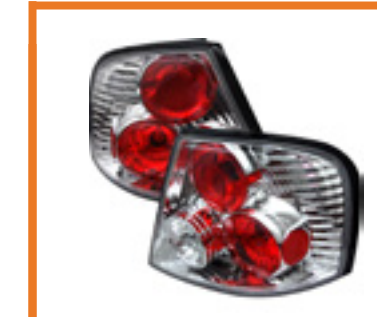

Nissan Altima 98-01
Euro Tail Lights - Chrome
PART#: ALT-YD-NA98-C
SKU#: 5006806
UPC#: 847245006806

NISSAN

NISSAN