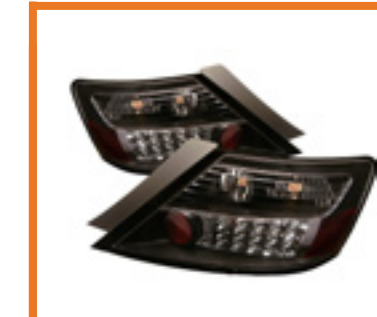

Honda Civic 06-08 2DR
LED Tail Lights - Black
PART#: ALT-YD-HC06-2D-LED-BK
SKU#: 5004499
UPC#: 847245004499

HONDA

HONDA