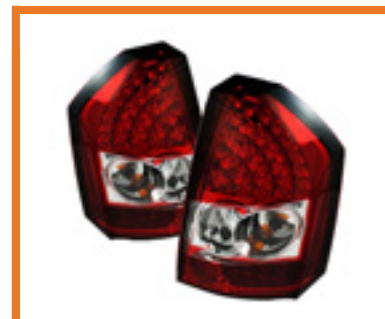

Chrysler 300C 08-10 (will also fit SRT8)
LED Tail Lights - Black
PART#: ALT-YD-C308-LED-BK
SKU#: 5034373
UPC#: 847245034373

Chrysler 300C 08-10 (will also fit SRT8)
LED Tail Lights - Chrome
PART#: ALT-YD-C308-LED-C
SKU#: 5034380
UPC#: 847245034380