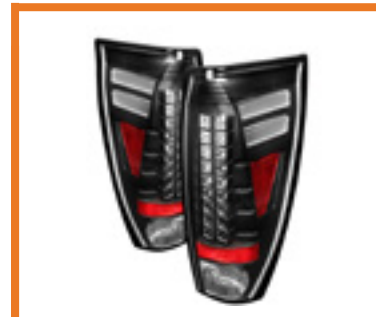

Chevy Avalanche 02-06
LED Tail Lights - Black
PART#: ALT-YD-CAV02-LED-BK
SKU#: 5001061
UPC#: 847245001061