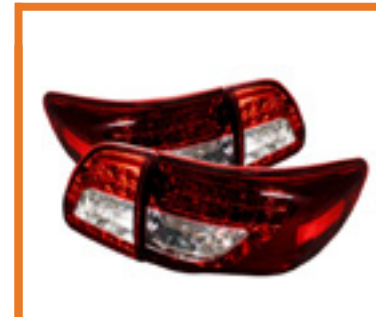

Toyota Corolla 09-11
(LED Indicator)
LED Tail Lights - Red Clear
PART#: ALT-YD-TC09-LED-G2-RC
SKU#: 5031785
UPC#: 847245031785