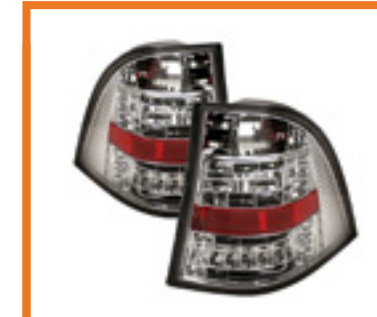

Mercedes Benz W163
M-Class ML 98-05
LED Tail Lights - Chrome
PART#: ALT-YD-MBW16398-LED-C
SKU#: 5006097
UPC#: 847245006097