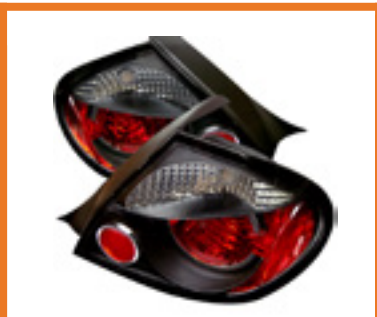

Dodge Neon 03-05
Euro Tail Lights - Black
PART#: ALT-YD-DN03-BK
SKU#: 5002457
UPC#: 847245002457