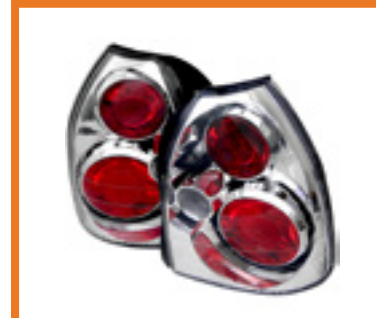

Honda Civic 96-00 3DR
Euro Tail Lights - Chrome
PART#: ALT-YD-HC96-3D-C
SKU#: 5004901
UPC#: 847245004901