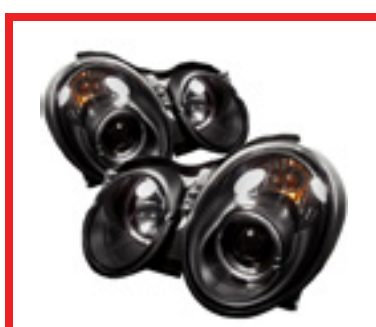

Mercedes Benz CLK 98-02
Halo Projector Headlights - Black
PART#: PRO-YD-MBCLK98-HL-BK
SKU#: 5011176
UPC#: 847245011176