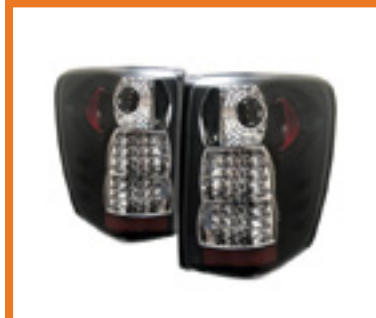

Jeep Grand Cherokee 99-04
Version 2 LED Tail Lights - Black
PART#: ALT-YD-JGC99-LED-BK-G2
SKU#: 5005663
UPC#: 847245005663

JEEP

TAIL LIGHTS

JEEP

Jeep Grand Cherokee 99-04
Version 2 LED Tail Lights - Chrome
PART#: ALT-YD-JGC99-LED-C-G2
SKU#: 5005687
UPC#: 847245005687