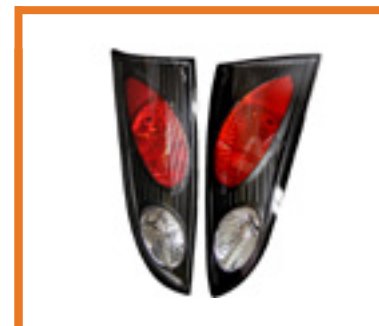

Ford Focus 00-04 3/5DR
Euro Tail Lights - Black
PART#: ALT-YD-FF00-5D-BK
SKU#: 5003119
UPC#: 847245003119