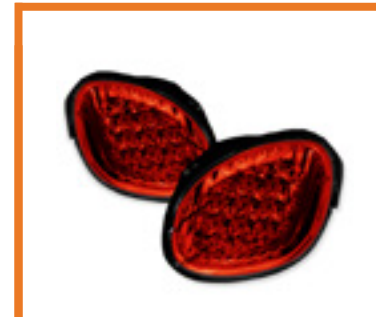

Lexus GS 300/400 98-05
LED Trunk Tail Lights - Red Clear
PART#: ALT-YD-LGS98-TR-LED-RC
SKU#: 5005779
UPC#: 847245005779