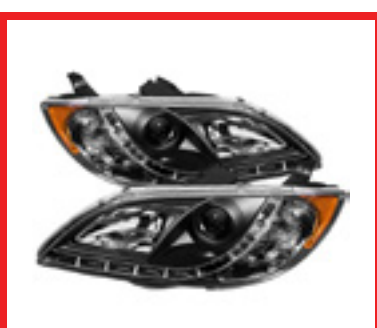

Mazda 3 04-08 4DR Sedan
(Non HID)
DRL LED Projector Headlights - Black
PART#: PRO-YD-M304-DRL-BK
SKU#: 5017451
UPC#: 847245017451