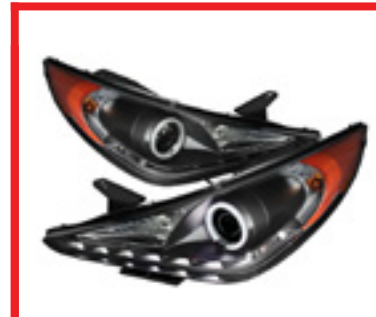

HYUNDAI

HYUNDAI

Hyundai Genesis 10-12
 (Non HID Type)
 DRL Halo LED Projector Headlights - Black
 PART#: PRO-YD-HYGEN09-DRL-BK
 SKU#: 5034250
 UPC#: 847245034250

Hyundai Genesis 10-12
 (Non HID Type)
 DRL Halo LED Projector Headlights - Chrome
 PART#: PRO-YD-HYGEN09-DRL-C
 SKU#: 5034267
 UPC#: 847245034267