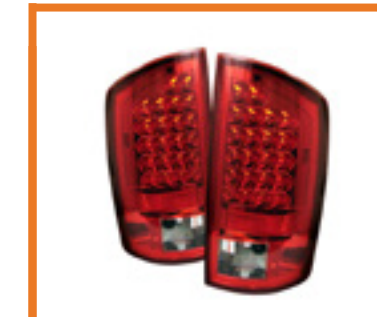

Dodge Ram 1500 07-08
Dodge Ram 2500 / 3500 06-09
LED Tail Lights - Red Clear
PART#: ALT-YD-DRAM06-LED-RC
SKU#: 5002631
UPC#: 847245002631

DODGE