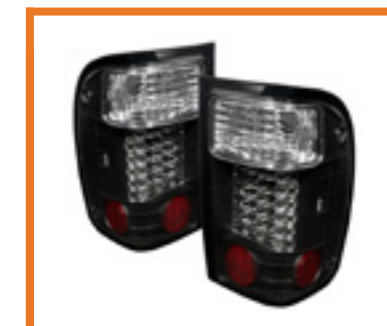

Ford Ranger 93-00
LED Tail Lights - Black
PART#: ALT-YD-FR93-LED-BK
SKU#: 5003751
UPC#: 847245003751