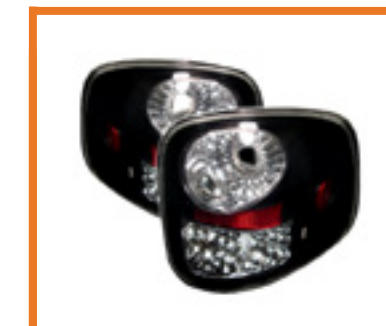

Ford F150 Flareside 97-03
LED Tail Lights - Black
PART#: ALT-YD-FF15097FS-LED-BK
SKU#: 5003409
UPC#: 847245003409

FORD

FORD