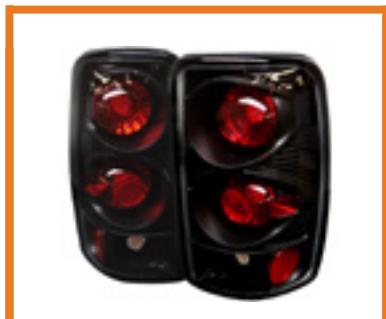

Chevy Suburban / Tahoe / Yukon 00-06 Denali XL 01-06 (Lift Gate Style Only)
Euro Tail Lights - Black
PART#: ALT-YD-CD00-BK
SKU#: 5001498
UPC#: 847245001498