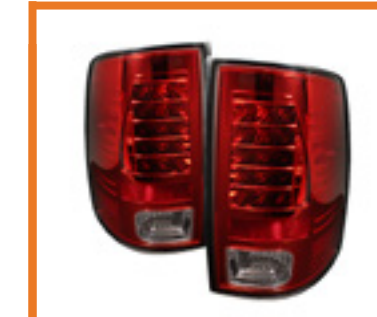

Dodge Ram 1500 09-13
Dodge Ram 2500 / 3500 10-13
LED Tail Lights - Red Clear
PART#: ALT-YD-DRAM09-LED-RC
SKU#: 5017567
UPC#: 847245017567

DODGE

DODGE