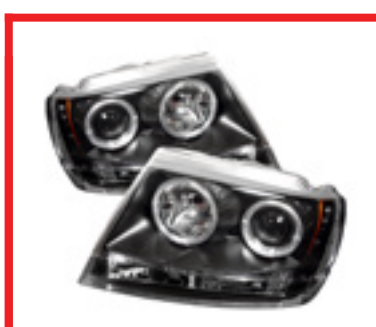

Jeep Grand Cherokee 99-04
(Non Laredo Limited Sport Version)
Halo LED Projector Headlights - Black
PART#: PRO-YD-JGC99-HL-BK
SKU#: 5011145
UPC#: 847245011145