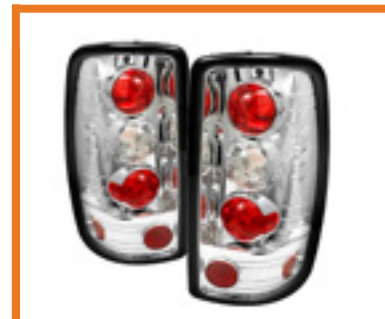

Chevy Suburban / Tahoe 00-06 GMC Yukon/ Yukon Denali 00-06 (Barn Door only)
Euro Tail Lights - Chrome
PART#: ALT-YD-CD00-BD-C
SKU#: 5001481
UPC#: 847245001481

CHEVROLET

CHEVROLET