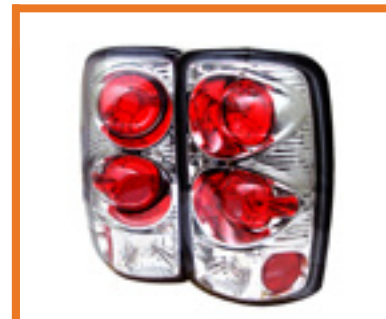

Chevy Suburban / Tahoe / Yukon 00-06 Denali XL 01-06 (Lift Gate Style Only)
Euro Tail Lights - Chrome
PART#: ALT-YD-CD00-C
SKU#: 5001504
UPC#: 847245001504