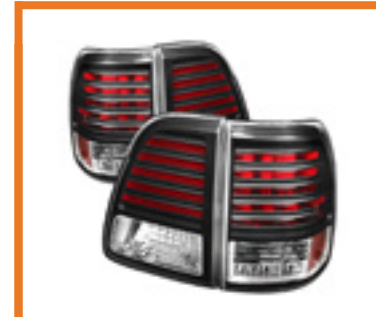

Toyota Land Cruiser 98-05
LED Tail Lights - Black
PART#: ALT-YD-TLAN98-LED-BK
SKU#: 5007537
UPC#: 847245007537