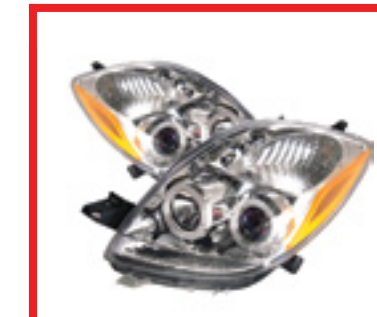

Toyota Yaris 06-08 2DR
Halo LED Projector Headlights - Chrome
PART#: PRO-YD-TYA06-HL-C
SKU#: 5012067
UPC#: 847245012067

TOYOTA