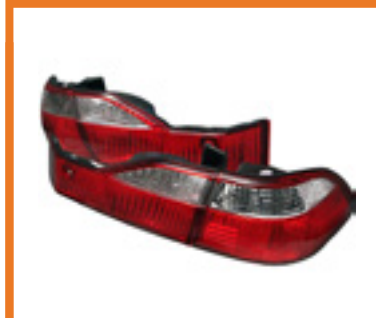

Honda Accord 98-00 4DR
Euro Tail Lights - Black
PART#: ALT-YD-HA98-BK
SKU#: 5004321
UPC#: 847245004321

HONDA

TAIL LIGHTS

HONDA

Honda Accord 98-00 4DR
Euro Tail Lights - Chrome
PART#: ALT-YD-HA98-C
SKU#: 5004338
UPC#: 847245004338