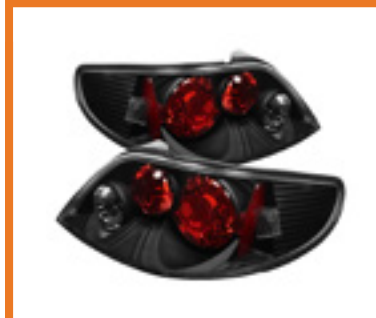

TOYOTA

TAIL LIGHTS

TOYOTA

Toyota Pick Up 89-95
Euro Tail Lights - Chrome
PART#: ALT-YD-TP89-C
SKU#: 5007643
UPC#: 847245007643

Toyota Solara 99-03
Euro Tail Lights - Black
PART#: ALT-YD-TSO98-BK
SKU#: 5007674
UPC#: 847245007674