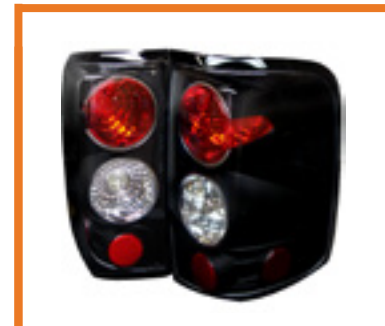

FORD

FORD

Ford F150 Styleside 04-08
 (excludes Heritage & SVT)
 LED Tail Lights - Chrome
 PART#: ALT-YD-FF15004-LED-C
 SKU#: 5003256
 UPC#: 847245003256

Ford F150 Styleside 04-08
 (excludes Heritage & SVT)
 LED Tail Lights - Red Clear
 PART#: ALT-YD-FF15004-LED-RC
 SKU#: 5003263
 UPC#: 847245003263