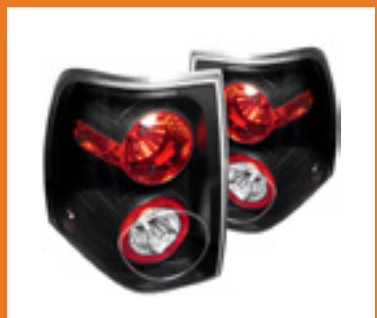

FORD

Ford Expedition 03-06
Euro Tail Lights - Black
PART#: ALT-YD-FE03-BK
SKU#: 5002792
UPC#: 847245002792