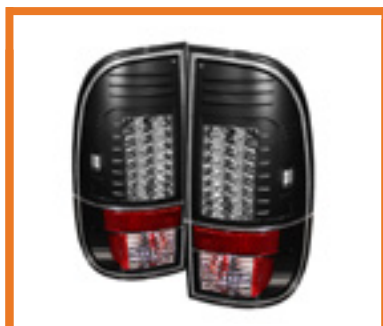

Ford F150 Styleside 97-03
F250/350/450/550 Super Duty 99-07
Version 2 LED Tail Lights - Black
PART#: ALT-YD-FF15097-LED-G2-BK
SKU#: 5029133
UPC#: 8472450029133