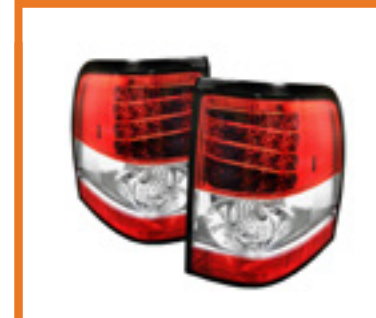

Ford Explorer 4DR 02-05
(excludes Sport Trac)
LED Tail Lights - Red Clear
PART#: ALT-YD-FEXP02-LED-RC
SKU#: 5002976
UPC#: 847245002976