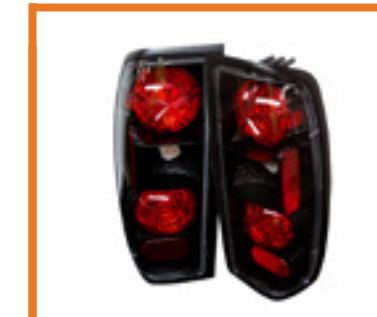

Nissan Frontier 98-00
Euro Tail Lights - Black
PART#: ALT-YD-NF98-BK
SKU#: 5006837
UPC#: 847245006837

NISSAN