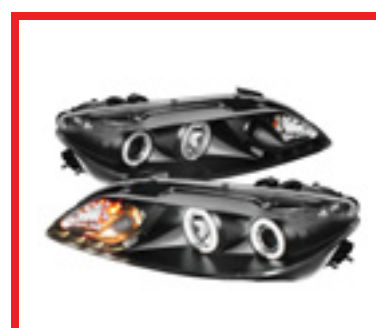

Mazda 6 03-05 (w/ Fog Lights)
CCFL DRL LED Projector Headlights - Black
PART#: PRO-YD-M603-FOG-CCFL-DRL-BK
SKU#: 5042569
UPC#: 847245042569

MAZDA

JEEP