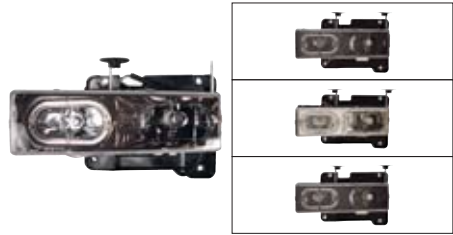

HEADLIGHTS | GMC SUBURBAN | YUKON

HEADLIGHTS | HONDA

ACCORD

1992-1999 GMC Suburban/Yukon /
1988-1998 GMC Full Size/Chevrolet Full Size /
1992-1994 GMC Jimmy FS/Chevrolet Blazer /
1994-1999 Chevrolet Suburban/Tahoe
Crystal w/ Halo

02-AZ-CF88-BK-RIM	Black
02-AZ-CF88-CF-RIM	Carbon
02-AZ-CF88-C-RIM	Chrome
02-AZ-CF88-JM-RIM	JDM Black

1990-1993 Honda Accord
Projector 1pc