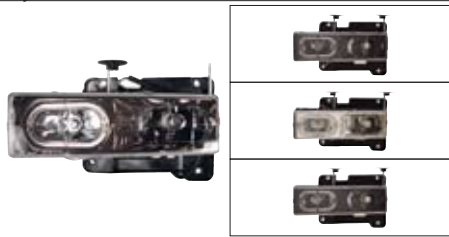

1988-1998 Chevrolet Full Size/GMC Full Size /
1992-1994 Chevrolet Blazer FS/GMC Jimmy/
1994-1999 Chevrolet Suburban/Tahoe/
1992-1999 GMC Suburban/Yukon

Crystal w/ Halo

02-AZ-CF88-BK-RIM	Black
02-AZ-CF88-CF-RIM	Carbon
02-AZ-CF88-C-RIM	Chrome
02-AZ-CF88-JM-RIM	JDM Black

2000-2005 Chevrolet Monte Carlo
Crystal