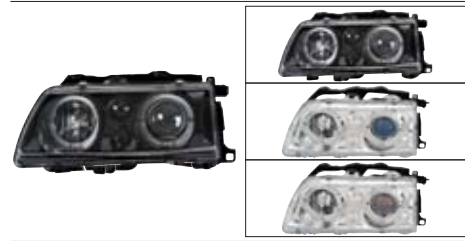

**1990-1991 Honda Civic/CRX
Projector w/ Halo**