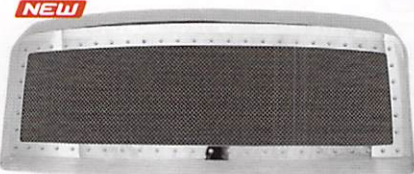

FORD SUPER DUTY F250/350/F450 2008-10

NEW

18-700 Luxury Edition Shell + Mesh w/Rivets Chrome

NEW