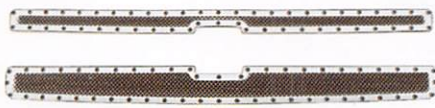

18-732-1
Luxury Edition Stainless Mesh Chrome Only

NEW