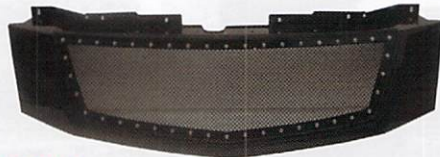

18-704-B Luxury Edition Shell + Mesh w/Rivets Black