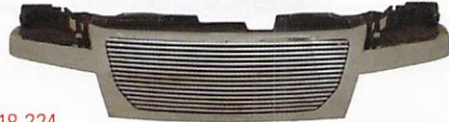

CHEVY COLORADO 04-10 / GMC CANYON 04-10

NEW

18-722 Luxury Edition Shell + Mesh w/Rivets Chrome

NEW

18-722-B Luxury Edition Shell + Mesh w/Rivets Black

NEW

18-722-CB Luxury Ed. Chrome Shell + Mesh w/Rivets Black