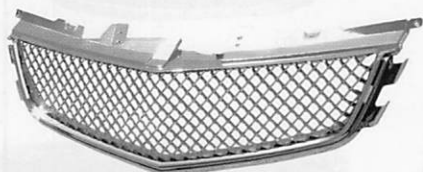

CADILLAC CTS 08-12

17-3033 ABS Shell Mesh Chrome