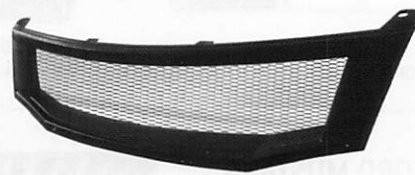

17-3035 08-10 Honda Accord 4dr Type R Style Grille Shell Chrome
17-3035-B 08-10 Honda Accord 4dr Type R Style Grille Shell Black
17-3038 11-12 Honda Accord 4dr Type R Style Grille Shell Chrome
17-3038-B 11-12 Honda Accord 4dr Type R Style Grille Shell Black