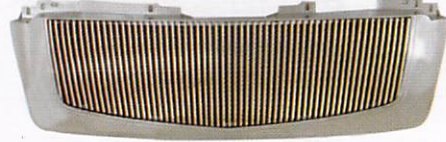

NEW

18-707-CB
Luxury Edition Chrome Shell + Mesh w/Rivets Black

17-503 S.S. Perimeter Mesh Insert Chrome

17-503-B S.S. Perimeter Mesh Insert Black

18-220
8mm Horizontal Billet Grill + Shell Set

18-220-V
8mm Vertical Billet Grill + Shell Set