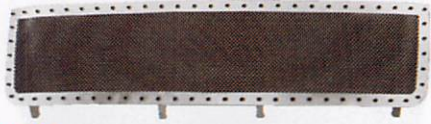

CHEVY SILVERADO HD 2500/3500 2011-UP

NEW

18-744
Luxury Edition Stainless Mesh Replacement Chrome

NEW