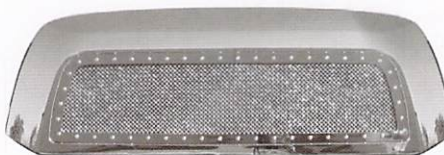

NEW

17-580-B 1pc ABS Shell with Bars Black

NEW

17-580-2B 1pc ABS Shell Black Honeycomb

TOYOTA TUNDRA 07-10

18-712 Luxury Edition with rivets Chrome
18-712-1 Luxury Edition Chrome / Mesh only

18-712-B Luxury Edition with Rivets Black
18-712-B1 Luxury Edition Mesh only Black