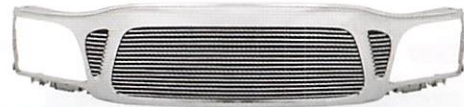

18-242-1 4mm Billet Grill + Shell Set