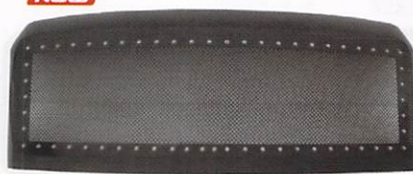

18-700-B Luxury Edition Shell + Mesh w/Rivets Black

NEW