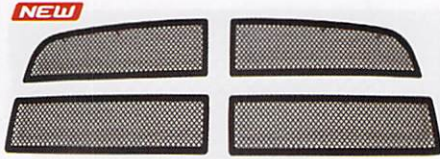

18-540-B S.S. Perimeter Mesh Black