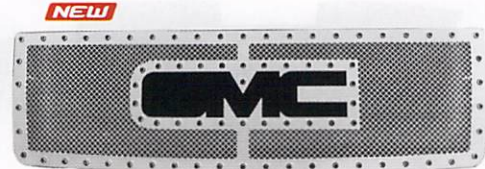

18-746-2 Luxury Edition Mesh w/Rivets Overlay Chrome

18-746-2B Luxury Edition Mesh w/Rivets Overlay Black

18-516 Stainless Steel Perimeter Mesh Insert Chrome

18-516-MB Stainless Steel Perimeter Mesh Insert Black