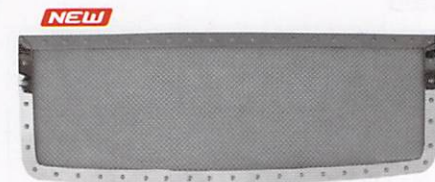

GMC SIERRA HD 2500/3500 2007-12

18-746-1 Luxury Edition Mesh w/Rivets Cutout Chrome