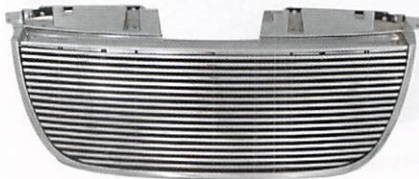

GMC YUKON 07-12 /SUBURBAN/DENALI 07-12

18-706 Luxury Grill Edition with Rivets / All Chrome

18-706-B Luxury Grill Edition with Rivets / All Black

18-706-CB Luxury Grill Edition Chrome Shell / Black Mesh

18-200 8mm Billet Grill + ABS Shell Set
18-200-1 4mm Billet Grill + ABS Shell Set