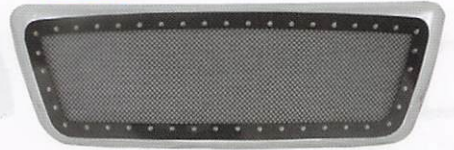

FORD F150 04-08

FORD F150 04-08 EXPEDITION 22-23

NEW

18-729 Luxury Edition Shell + Mesh w/Rivets Chrome

NEW

18-729-B Luxury Edition Shell + Mesh w/Rivets Black

NEW

18-729-CB Luxury Edition Chrome Shell + Mesh w/Rivets Black