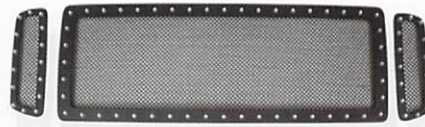

18-700-1 Luxury Edition Mesh w/Rivets Insert Chrome

18-700-B1 Luxury Edition Mesh w/Rivets only Black

18-218 8mm Grill + Shell Set

18-218-1 4mm Grill + Shell Set

18-218-V 8mm Vertical Billet Grill + ABS Shell Set