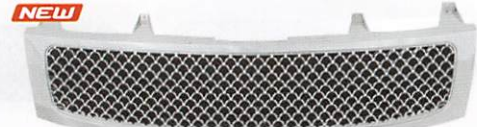

18-203-M 3.5mm S.S. Wire Mesh + Shell Set

18-203-MB 3.5mm S.S. Wire Mesh + Shell Black Set

17-624 1pc ABS Chrome OEM Style

NEW
17-624-MCF 1pc ABS Shell Mesh Carbon Fiber

NEW
17-624-M 1pc ABS Shell Mesh Chrome