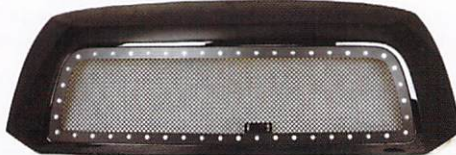

NEW

17-580-B 1pc ABS Shell with Bars Black

NEW

17-580-2B 1pc ABS Shell Black Honeycomb

TOYOTA TUNDRA 07-10

18-712 Luxury Edition with rivets Chrome
18-712-1 Luxury Edition Chrome / Mesh only

18-712-B Luxury Edition with Rivets Black
18-712-B1 Luxury Edition Mesh only Black