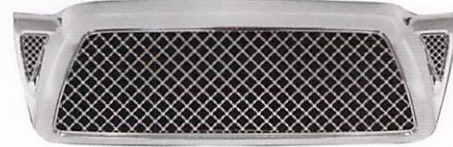

18-209-V 8mm Vertical Billet Grill + Shell Set
18-209-V1 4mm Vertical Billet Grill + Shell Set

18-209-MB 3.5mm S.S. Wire Mesh + Shell Black

18-209-M 3.5mm S.S. Wire Mesh + Shell Set

17-580 1pc ABS Shell Billet Style