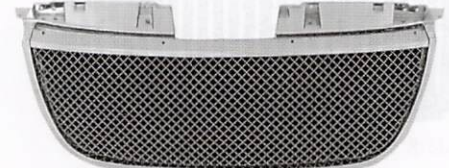

18-200-M 3.5 mm S.S. Wire Mesh + ABS Shell Set