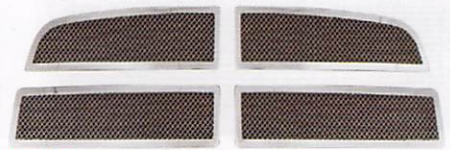

18-540 S.S. Perimeter Mesh Chrome