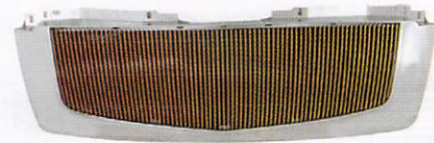

18-220-V1
4mm Horizontal Billet Grill + Shell Set