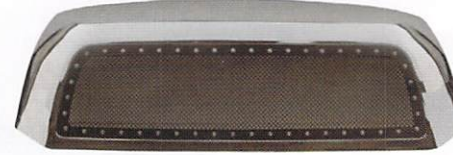

NEW

17-580-B 1pc ABS Shell with Bars Black

NEW

17-580-2B 1pc ABS Shell Black Honeycomb

TOYOTA TUNDRA 07-10

18-712 Luxury Edition with rivets Chrome
18-712-1 Luxury Edition Chrome / Mesh only

18-712-B Luxury Edition with Rivets Black
18-712-B1 Luxury Edition Mesh only Black