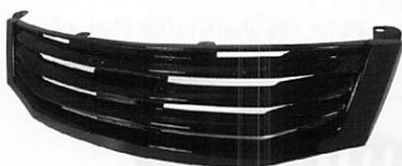

HONDA ACCORD 4DR 2008-10 & 2011-12

17-3034 08-10 Honda Accord 4dr Mugen Style Grille Shell Chrome
17-3034-B 08-10 Honda Accord 4dr Mugen Style Grille Shell Black
17-3038 11-12 Honda Accord 4dr Mugen Style Grille Shell Chrome
17-3038-B 11-12 Honda Accord 4dr Mugen Style Grille Shell Black