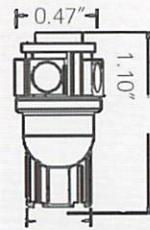

S-194-1H-C

1 PAIR IN A PACK - 1 SMD

11
Lumen