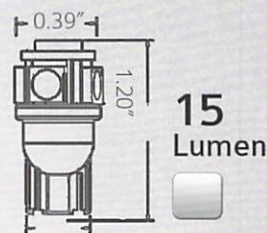

31
Lumen

S-C-D-194-1

1 PAIR CANBUS 5050 - 1 SMD - DUAL POLARITY

S-C-D-194-8-W

1 PAIR CANBUS - 8 SMD - DUAL POLARITY

S-C-D-194-5

1 PAIR CANBUS 5050 - 5 SMD DUAL POLARITY

S-C-DAS-5