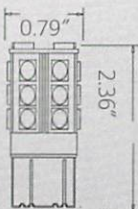

1 PAIR IN A PACK - 4 SMD

73
Lumen

S-7443-CR-1

1 PAIR IN A PACK - 6 SMD

160
Lumen

S-7443-CR-2

1 PAIR IN A PACK - 9 SMD

183
Lumen