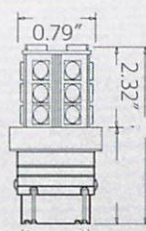

S-3157-CR-1

1 PAIR IN A PACK - HIGH POWER

160
Lumen