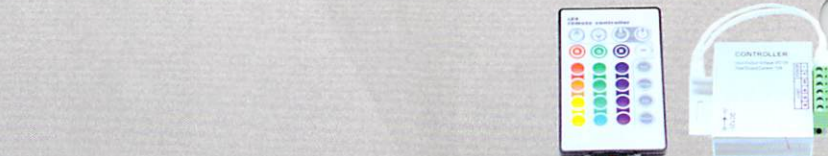

S-R-RGB-P

4 PCS IN A PACK - STRIP EXTENSION
Multi color | remote control | 12 AMP
Infra Red