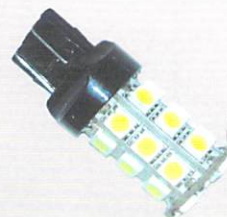

1 PAIR IN A PACK - 15 SMD

22
Lumen

S-7443-18

1 PAIR IN A PACK - 18 SMD

36
Lumen

S-7443-27-W

1 PAIR IN A PACK - 27 SMD

53
Lumen