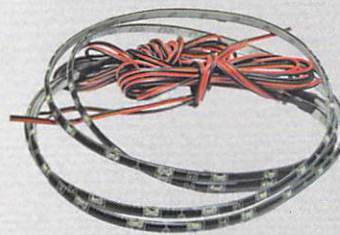

S-ST-AUDI-X

1 PAIR IN A PACK - led audi style each 2 ft long, electric wire both sides

S-ST-AUDI-XX

1 PAIR IN A PACK - 2 function led audi style high power each 2 feet long, both side have electric wires.

S-ST-AUDI-SEQ

1 PAIR IN A PACK - Audi sequential led will light in sequential right to left, left to right also known as a chaser. Recommended to add modular 101 if installing as a turn signal.

S-ST-OPT