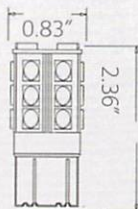

S-7443-4-W

1 PAIR IN A PACK - 4 SMD

73
Lumen