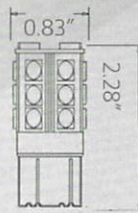

S-7443-18-Short

1 PAIR IN A PACK - 18 SMD

60
Lumen

S-7443-54-W-A

1 PAIR IN A PACK - 54 SMD
SWITCH BACK

43
Lumen

S-7443-94-W-A

1 PAIR IN A PACK - 94 SMD
SWITCH BACK