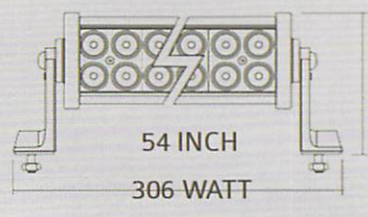

S-WL-H-126

S-WL-H-180

S-WL-H-240

S-WL-H-252

S-WL-H-288

S-WL-H-306

S-WL-288-CUR

1 PC LED BAR 288 WATT CURVED BAR
 AVIALABLE:
 72 WATT
 120 WATT
 180 WATT & 240 WATT