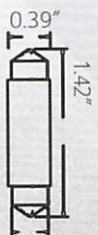

S -36 - 16

1 PAIR IN A PACK - 16 SMD