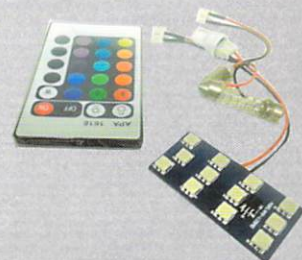

S-DOME-RGB

1 LIGHT IN A PACK - 12 SMD RGB

RGB

Dome SMD with remote
-Changes colors
-Strobe
- Dimmer