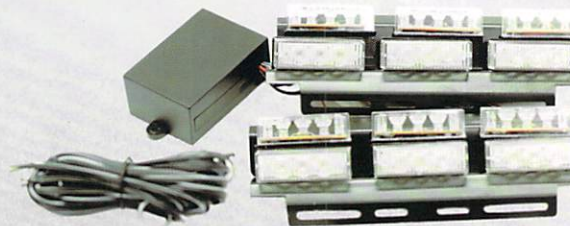

S-12-W

12 WARNING STROBE LIGHTS