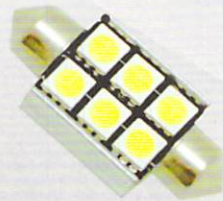

21
Lumen

S-C-D-36-6

1 PAIR - CANBUS 5050 - 6 SMD DUAL POLARITY
WITH ALUMINIUM COOLING SYSTEM ON
BACKSIDE

33
Lumen

S-C-D-44-8

1 PAIR - CANBUS 5050 - 8 SMD DUAL POLARITY
WITH ALUMINIUM COOLING SYSTEM ON
BACKSIDE