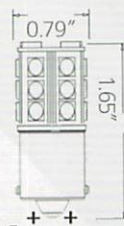

M-G4-24-W

1 PAIR IN A PACK- 24 SMD WARM WHITE

27
Lumen

M-DCBB-13-W

1 PAIR - 13 SMD DOUBLE CONTACT

25
Lumen

M-G4-18-W

1 PAIR IN PACK - 18 SMD