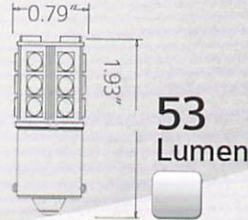

S-1156-27-ST

1 PAIR - 27 SMD - ALL TIME STROBE
DESIGNED FOR REVERSE LIGHTS