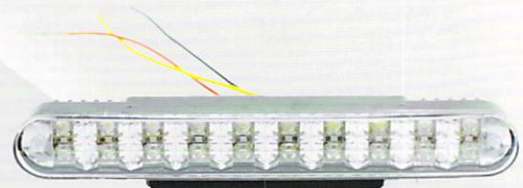

DLR-20-W

1 SET - 20 SMD

199
Lumen

7.375X1.2"X1.75"