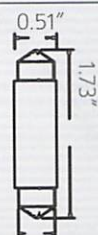

26
Lumen

S-44-1H-W

1 PAIR IN A PACK - 1 SMD

32
Lumen

S- 42 - 24

1 PAIR IN A PACK - 24 SMD

32
Lumen

S -36 - 16