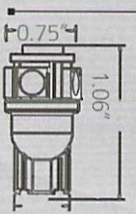

1 PAIR IN A PACK - 4 SMD 5050

00 Lumen

PC161C

PAIR IN A PACK - 4 SMD 5050

13 Lumen

S-ROLL

1 ROLL - 300 SMD - 16FT 3528

S-ROLL-6