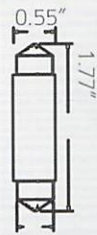

S-LOOP-24

1 PAIR IN A PACK - 24 SMD