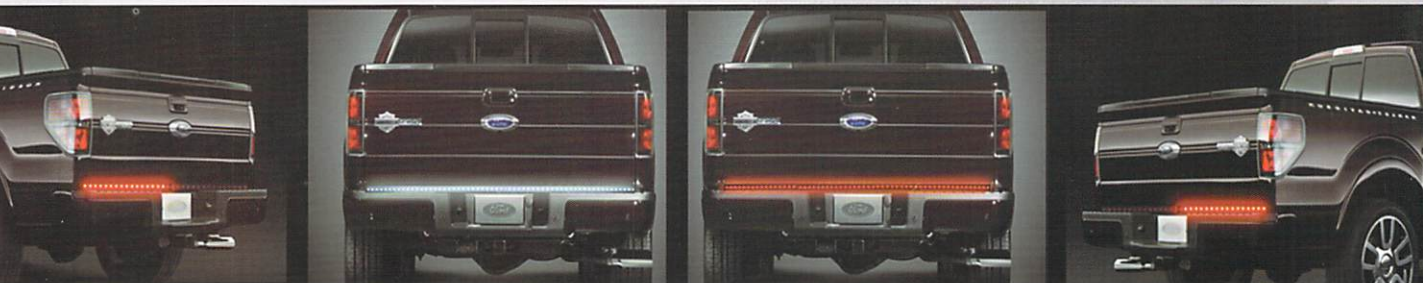

S-ST-AUDI-XX

1 PAIR IN A PACK - 2 function led audi style high power each 2 feet long, both side have electric wires.

S-ST-AUDI-SEQ

1 PAIR IN A PACK - Audi sequential led will light in sequential right to left, left to right also known as a chaser. Recommended to add modular 101 if installing as a turn signal.