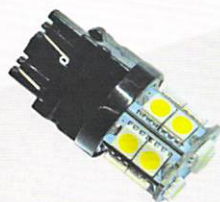

22
Lumen

S-3157-18

1 PAIR IN A PACK - 18 SMD

36
Lumen

S-3157-27-W

1 PAIR IN A PACK - 27 SMD

53
Lumen

S-3157-18-SHORT