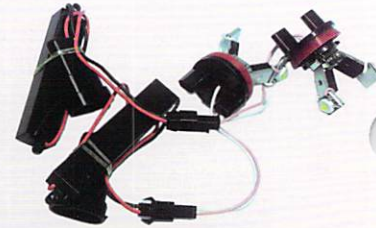

BM-2-H

1 PAIR IN A PACK - High Power BMW Angel Eyes
E92(H8 MARK)

210
Lumen