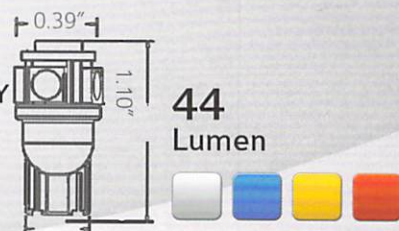

31
Lumen

S-C-D-194-1

1 PAIR CANBUS 5050 - 1 SMD - DUAL POLARITY

S-C-D-194-8-W

1 PAIR CANBUS - 8 SMD - DUAL POLARITY

S-C-D-194-5

1 PAIR CANBUS 5050 - 5 SMD DUAL POLARITY

S-C-DAS-5