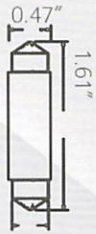

1 PAIR - CANBUS 5050 - 3 SMD -
WITH ALUMINIUM COOLING SYSTEM
ON BACKSIDE.

18
Lumen

S-C-D-44-4

1 PAIR - CANBUS 5050 - 4 SMD
WITH ALUMINIUM COOLING SYSTEM
ON BACKSIDE

16
Lumen

S-C-D-31-4

1 PAIR- CANBUS 5050- 4 SMD DUAL POLARITY
WITH ALUMINIUM COOLING SYSTEM ON
BACKSIDE