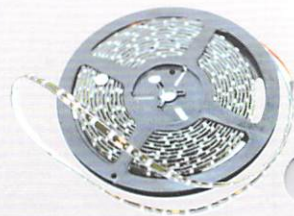

1 ROLL - 600 SMD - 16 FT 3528

S-ROLL-5050

1 ROLL - 300 SMD - 16 FT 5050

WANT MORE BRIGHT- 5630 BRIGHTER CHIP AVAILABLE NOW.

S-ROLL-AUDI

1 ROLL - 300 SMD - 16 FT 335

SIDE EMITTING LED,
LED LIGHT FROM THE SIDE SINGLE DIRECTION