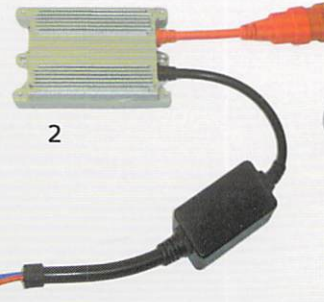

HID-SMD-55W

1 SET- HID 55 WATT
COMPLETE SET :
1 PAIR OF BULBS 1 PAIR OF BALLAST
IN A RETAIL PACKAGING