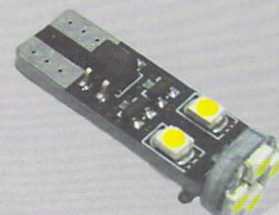

31
Lumen

S-C-D-194-1

1 PAIR CANBUS 5050 - 1 SMD - DUAL POLARITY

S-C-D-194-8-W

1 PAIR CANBUS - 8 SMD - DUAL POLARITY

S-C-D-194-5

1 PAIR CANBUS 5050 - 5 SMD DUAL POLARITY

S-C-DAS-5