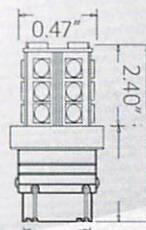

S-3157-42-W-W

1 PAIR IN A PACK - 42 SMD
SWITCH BACK

65
Lumen

S-3157-12-H

1 PAIR IN A PACK - 15 SMD HIGH POWER

76
Lumen

S-3157-4

1 PAIR IN A PACK - 4 SMD HIGH POWER