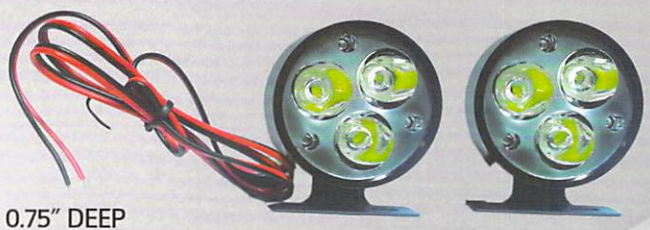

DLR-2

1 SET - HIGH POWER
 AVAILABLE IN SILVER FRAME
 OR BLACK FRAME

1.377" X 1.2" DEEP 1" X 0.5" DEEP

DLR-R-E-3

1 SET - 3 SMD HIGH POWER

2.2" X 0.75" DEEP

DLR-R-E-4

1 SET - 4 SMD HIGH POWER