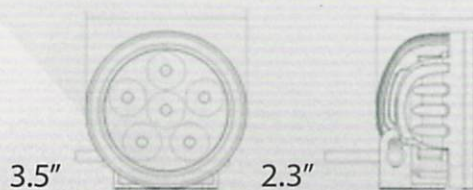

S-WL-3.5-W

1 PCS- 18 WATT LED WITH METAL BRACKET
AT THE BACK