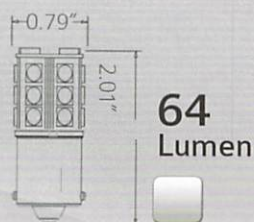

S-C-D-1156-44

1 PAIR CANBUS - 44 SMD - DUAL POLARITY

NEW:
AVAILABLE IN 5050 CHIP 30 LED

S-C-D-1157-44

1 PAIR CANBUS - 44 SMD - DUAL POLARITY

NEW:
AVAILABLE IN 5050 CHIP 30 LED

BM-1

1 PAIR IN PACK - High Power BMW Angel Eyes
E39\E53\E60\E61\E63\E64\E65\E66\E87