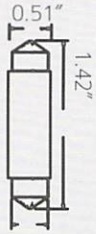

1 PAIR - CANBUS 5050 - 3 SMD -
WITH ALUMINIUM COOLING SYSTEM
ON BACKSIDE.

18
Lumen

S-C-D-44-4

1 PAIR - CANBUS 5050 - 4 SMD
WITH ALUMINIUM COOLING SYSTEM
ON BACKSIDE

16
Lumen

S-C-D-31-4

1 PAIR- CANBUS 5050- 4 SMD DUAL POLARITY
WITH ALUMINIUM COOLING SYSTEM ON
BACKSIDE