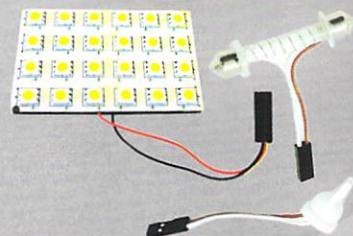

1 LIGHT IN A PACK

0.71"

42
Lumen

S-DOME -15

1 LIGHT IN A PACK - 15 SMD

35 Lumen

S-DOME-FLEX-32

1 LIGHT IN A PACK - 32 SMD'S FLEX

THE FIRST FLEXIBLE & CUTTABLE DOME LIGHT IN THE INDUSTRY

50 Lumen

S-DOME-60

1 LIGHT IN A PACK - 60 SMD

62 Lumen

S-DOME-120

1 LIGHT IN A PACK - 120 SMD

95 Lumen