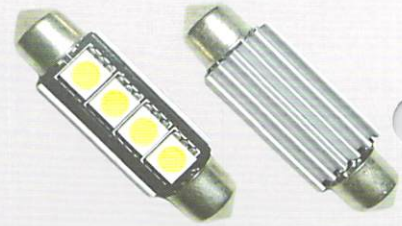

1 PAIR - CANBUS 5050 - 3 SMD -
WITH ALUMINIUM COOLING SYSTEM
ON BACKSIDE.

18
Lumen

S-C-D-44-4

1 PAIR - CANBUS 5050 - 4 SMD
WITH ALUMINIUM COOLING SYSTEM
ON BACKSIDE

16
Lumen

S-C-D-31-4

1 PAIR- CANBUS 5050- 4 SMD DUAL POLARITY
WITH ALUMINIUM COOLING SYSTEM ON
BACKSIDE