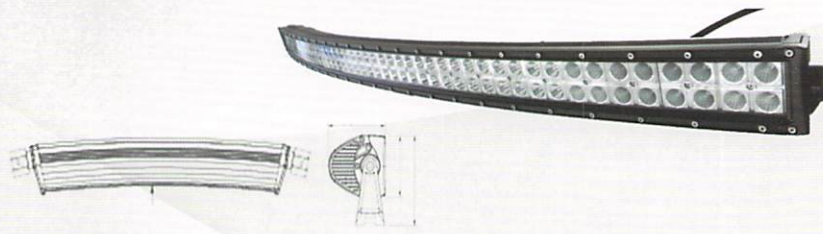

S-WL-H-126

S-WL-H-180

S-WL-H-240

S-WL-H-252

S-WL-H-288

S-WL-H-306

S-WL-288-CUR

1 PC LED BAR 288 WATT CURVED BAR
 AVIALABLE:
 72 WATT
 120 WATT
 180 WATT & 240 WATT