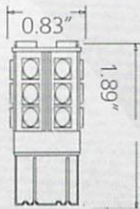

S-7443-18-Short

1 PAIR IN A PACK - 18 SMD

60
Lumen

S-7443-54-W-A

1 PAIR IN A PACK - 54 SMD
SWITCH BACK

43
Lumen

S-7443-94-W-A

1 PAIR IN A PACK - 94 SMD
SWITCH BACK