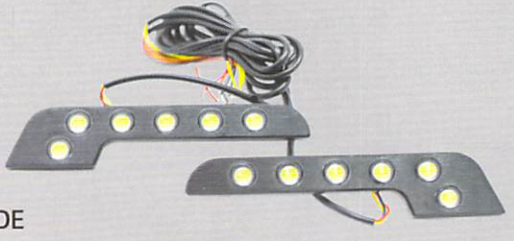

1 SET - 6 SMD

7.125" LONG
 1.6" WIDE SIDE
 0.95" NARROW SIDE

DLR-MER-H

SET - 6 SMD HIGH POWER

7.125" LONG
 1.5" WIDE SIDE
 0.75" NARROW SIDE

WHERE QUALITY EXCEEDS EXPECTATIONS

SMD HID HEADLIGHTS

OPTION #1 PAIR HID SMD
1800LM 25W high power SMD+ COOLING FAN