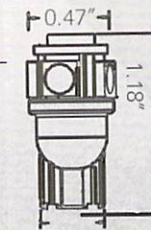

1 PAIR IN A PACK - 6 SMD DUAL POLARITY

8
Lumen

S-194-24-W

1 PAIR IN A PACK - 24 SMD

18
Lumen

S-DAS-5

1 PAIR IN A PACK - 5 SMD

13
Lumen