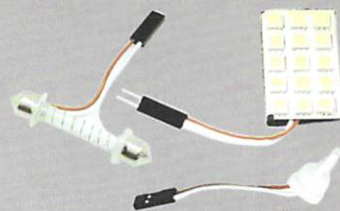

1 LIGHT IN A PACK

0.71"

42
Lumen

S-DOME -15

1 LIGHT IN A PACK - 15 SMD

35 Lumen

S-DOME-FLEX-32

1 LIGHT IN A PACK - 32 SMD'S FLEX