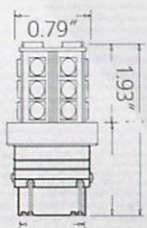

1 PAIR IN A PACK - 18 SMD

60
Lumen

S-3157-54-W-A

1 PAIR IN A PACK - 54 SMD
SWITCH BACK

43
Lumen

S-3157-94-W-A

1 PAIR IN A PACK - 94 SMD
SWITCH BACK

84
Lumen