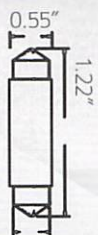

S-HID-REV-7443

HID BALLAST 15WATT 2 UNIVERSAL BULBS

6K 8K REVERSE

S-31-1H-W

1 PAIR IN A PACK - 1 SMD

19
Lumen

S-36-1H-W

1 PAIR IN A PACK - 1 SMD