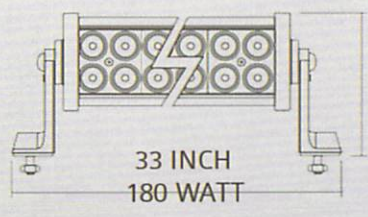

S-WL-H-126

S-WL-H-180

S-WL-H-240

S-WL-H-252

S-WL-H-288

S-WL-H-306

S-WL-288-CUR

1 PC LED BAR 288 WATT CURVED BAR
 AVIALABLE:
 72 WATT
 120 WATT
 180 WATT & 240 WATT