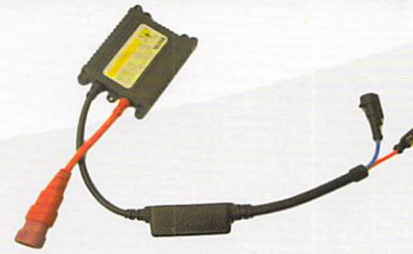

RELAY- LED BAR

15" WIRING HARNESS 12 OR 14 GAGE WITH SWITCH
FROM RELAY TO LED BARS 14.5"
FROM RELAY TO BATTERY 2"
FROM RELAY TO SWITCH 5.9"

HID-GEN X

1 SET- HID 35 WATT
COMPLETE SET :
1 PAIR OF BULBS 1 PAIR OF BALLAST
IN A RETAIL PACKAGING