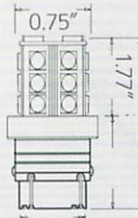

S-1156- 27-W

1 PAIR IN A PACK - 27 SMD

53
Lumen

S-1156-18-Short

1 PAIR IN A PACK - 18 SMD

60
Lumen

S-1156-42-W

1 PAIR IN A PACK - 42 SMD
AVAILABLE: 12V