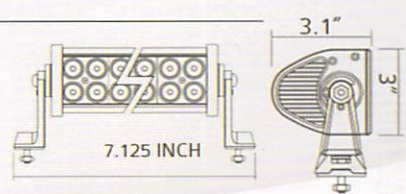

S-WL-H

1 PC LED BAR 18 WATT