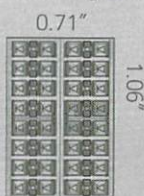

S-DOME-COB-16

1 LIGHT IN A PACK - 16 SMD