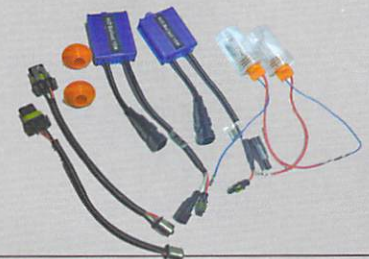

S-HID-REV-7443

HID BALLAST 15WATT 2 UNIVERSAL BULBS

6K 8K REVERSE