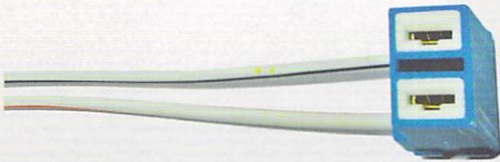

S-ADAP-H7

1 PAIR IN A PACK