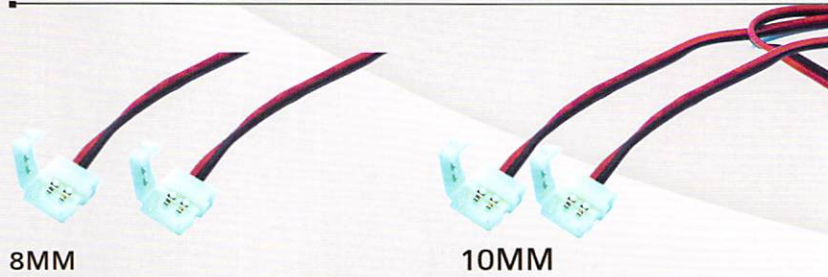

S-C-W-10MM / 8MM

2 PCS IN A PACK - 2 FT LONG WIRE
WITH CONNECTOR