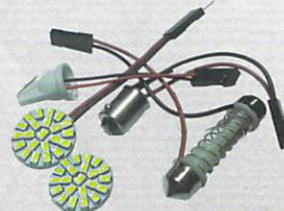

S-DOME-CIRC-2

1 LIGHT IN A PACK

0.71"