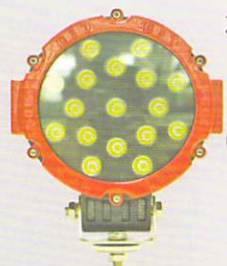

S-WL-4-R-HID

1 PC - 1 HID 35 WATT 6000K

4 INCH ROUND

S-WL-7-R-HID

1 PC - 1 HID 35 WATT 6000K

7 INCH ROUND

S-WL-9-R-HID

1 PC - 1 HID 35 WATT 6000K

9" ROUND

S-WL-OV-HID

1 PCS - 1 HID 35 WATT 6000K

9" OVAL SHAPE

S-WL-R-4-6 S-WL-R-4-9

1 PCS- 27 WATT 4" LED SPOT LIGHTS

4.3" ROUND

6LED

9 LED

S-WL-R-8-36 S-WL-R-8-54

8" ROUND LED BAR
AVAILABLE:
ALL BLACK OR RED BLACK

8" ROUND

1