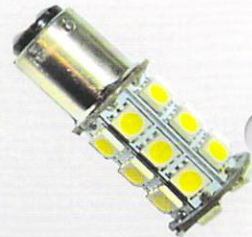

2 HID BALLAST 15 WATT 2 UNIVERSALE BULBS

6K 8K REVERSR/
REVERSE HID LIGHTS

S-1156-15-SHORT

1 PAIR IN PACK - 15 SMD

22
Lumen

S-1156-18

1 PAIR IN A PACK - 18 SMD

36
Lumen

S-1156- 27-W

1 PAIR IN A PACK - 27 SMD

53
Lumen

S-1156-18-Short

1 PAIR IN A PACK - 18 SMD

60
Lumen

S-1156-42-W

1 PAIR IN A PACK - 42 SMD
AVAILABLE: 12V