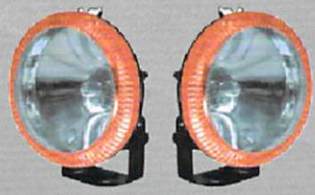

CON-4X6-OEM & CON-7X6-OEM

CONVERSION HEADLIGHT PAIR OEM CLASSIC LOOK H4

CON-7-OEM & CON-5-OEM

CONVERSION HEADLIGHT PAIR OEM CLASSIC LOOK H4

FOG-393

1 PAIR - 3.93 INCH BLUE LENS

FOG-421

1 PAIR - 4.21 INCH WHITE LENS HALLO RING