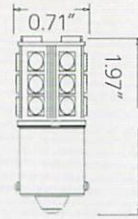

2 HID BALLAST 15 WATT 2 UNIVERSALE BULBS

6K 8K REVERSR/
REVERSE HID LIGHTS

S-1156-15-SHORT

1 PAIR IN PACK - 15 SMD

22
Lumen

S-1156-18

1 PAIR IN A PACK - 18 SMD

36
Lumen