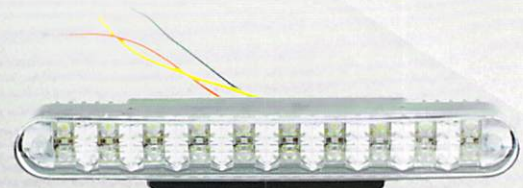

DLR-28-WA

1 SET - 28 SMD 2 COLOR

7.375X1.2"X1.75"