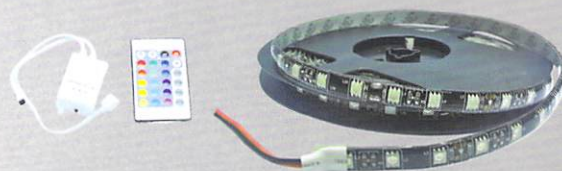

S-ROLL-RGB-300-KIT

RGB HOME LED KIT 16 FEET LONG
COMPLETE KIT:
1 ROLL RGB 5050 300 LED
POWER SUPPLY 110V TO 12 VOLT
1 REMOTE RGB KIT

RGB