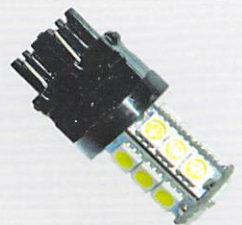

S-3157-15 -SHORT

1 PAIR IN A PACK - 15 SMD

22
Lumen

S-3157-18

1 PAIR IN A PACK - 18 SMD

36
Lumen

S-3157-27-W

1 PAIR IN A PACK - 27 SMD

53
Lumen

S-3157-18-SHORT

1 PAIR IN A PACK - 18 SMD

60
Lumen

S-3157-54-W-A

1 PAIR IN A PACK - 54 SMD
SWITCH BACK

43
Lumen