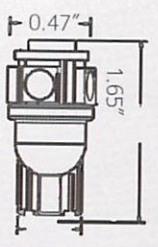

1 PAIR IN PACK - 9 SMD

15
Lumen

S-194-10-W

1 PAIR IN PACK - 10 SMD

33
Lumen

S-194-8-H

1 PAIR IN PACK - 8 SMD TOP

25
Lumen