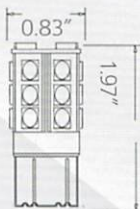

1 PAIR IN A PACK - 15 SMD

22
Lumen

S-7443-18

1 PAIR IN A PACK - 18 SMD

36
Lumen

S-7443-27-W

1 PAIR IN A PACK - 27 SMD

53
Lumen