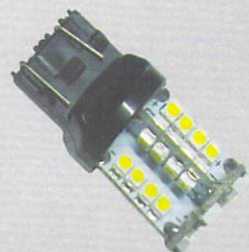

1 PAIR CANBUS - 5 SMD

S-C-DAS-9

1 PAIR CANBUS - 9 SMD

S-C-194-9

1 PAIR CANBUS - 9 SMD

S-C-D-7443-44 & 3157

1 PAIR CANBUS - 44 SMD - DUAL POLARITY

NEW:
AVAILABLE IN 5050 CHIP 30 LED