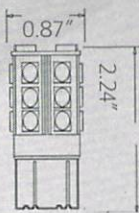

1 PAIR IN A PACK - 54 SMD
SWITCH BACK

43
Lumen

S-1157-94

1 PAIR IN A PACK - 94 SMD
SWITCH BACK

84
Lumen

S-1157-42-W-W

1 PAIR IN A PACK - 12 SMD
SWITCH BACK

40
Lumen