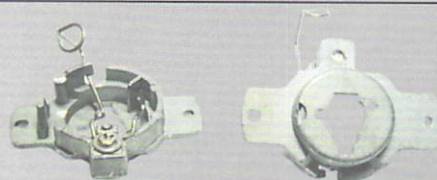

HID-ADAPTER-13

1 PAIR - HID ADAPTER
MERCEDES-BENZ S-CLASS 93-98
S280 S300 S320 S400 S500- HID H1 Bulb Adapter