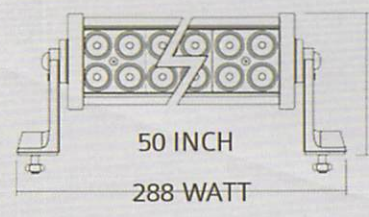

S-WL-H-126

S-WL-H-180

S-WL-H-240

S-WL-H-252

S-WL-H-288

S-WL-H-306

S-WL-288-CUR

1 PC LED BAR 288 WATT CURVED BAR
 AVIALABLE:
 72 WATT
 120 WATT
 180 WATT & 240 WATT