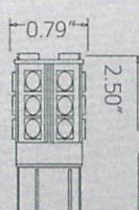

S-1157-CR-2

1 PAIR IN A PACK - 9 SMD

183
Lumen