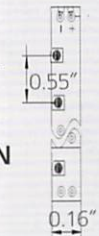

1 ROLL - 600 SMD - 16 FT 3528

S-ROLL-5050

1 ROLL - 300 SMD - 16 FT 5050

WANT MORE BRIGHT- 5630 BRIGHTER CHIP AVAILABLE NOW.

S-ROLL-AUDI

1 ROLL - 300 SMD - 16 FT 335

SIDE EMITTING LED,
LED LIGHT FROM THE SIDE SINGLE DIRECTION