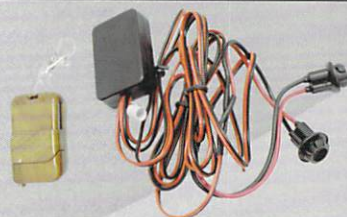

S-R-F

1 STROBE REMOTE KIT - RF