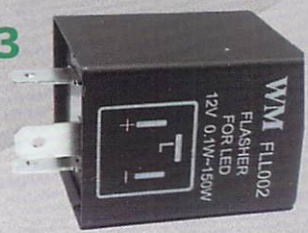

S-FLASH-HON-3

DUAL LOAD LED FLASHER
RELAY 3 PIN L.E.D