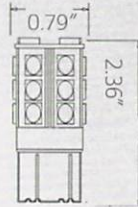

S-7443-42-W-W

1 PAIR IN A PACK - 42 SMD
SWITCH BACK

40
Lumen