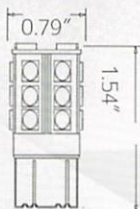

1 PAIR IN A PACK - 15 SMD

22
Lumen

S-7443-18

1 PAIR IN A PACK - 18 SMD

36
Lumen

S-7443-27-W

1 PAIR IN A PACK - 27 SMD

53
Lumen