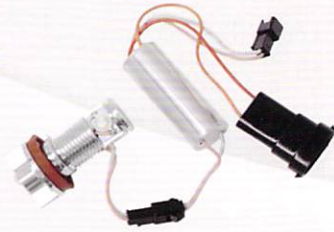

BM-2

1 PAIR IN A PACK - BMW Angel Eyes
E92(H8 MARK)

100
Lumen