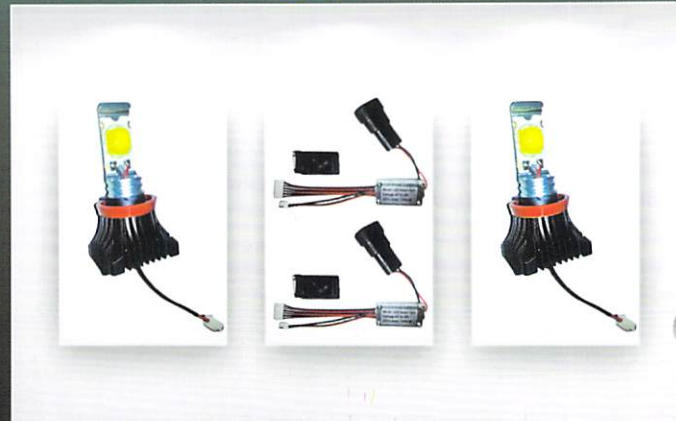

WHERE QUALITY EXCEEDS EXPECTATIONS

SMD HID HEADLIGHTS