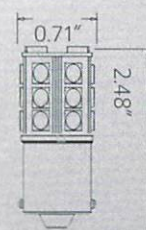

73
Lumen

S-3157-CR-1

1 PAIR IN A PACK - HIGH POWER

160
Lumen

S-3157-CR-2

1 PAIR IN A PACK - HIGH POWER

183
Lumen

S-HID-REV-3157