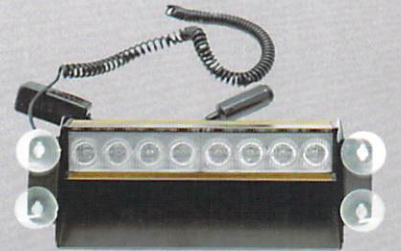

S-EMERG-RB-L

1 PAIR - 8 LED - 3 STROBE FUNCTION