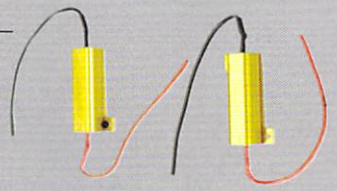

S-R-D

REMOTE DIMMER
RF- HIGH DISTANCE

S-FLASH-TOY-COV

8-Pin LED Flasher Relay Fix
Hyper Flash turn Signal Decoder
LEXUS TOYOTA

S-R-F

T10 STROBE REMOTE KIT
RF- MULTI FUNCTION STROBE

S-FLASH-CHR-FOR-GM-5

5 Pin LED Flasher Relay
Fix Hyper Flash turn,
Signal Decoder
Chrysler , Ford , GM

S-P-3AMP

POWER SUPPLY 3 AMP
110V TO 12V
--RECOMMENDED FOR
1 LED ROLL

S-FLASH-HON-3

DUAL LOAD LED FLASHER
RELAY 3 PIN L.E.D

S-P-5AMP

POWER SUPPLY 5 AMP
110V TO 12V
--RECOMMENDED FOR
2 LED ROLLS

S-FLASH-GM-4

4 Pin LED Flasher Relay
Fix Hyper Flash turn,
Signal Decoder
Uses Smaller 280 Terminals
GM

S-P-12AMP

POWER SUPPLY 12 AMP
110V TO 12

S-FLASH-TOY-3

3 Pin LED Flasher Relay
Fix Hyper,Flash turn,
signal decoder CF13 & CF14

S-P-30AMP

POWER SUPPLY 30 AMP
110V TO 12V

S-FLASH-GM-3

3 Pin LED Flasher Relay
Fix Hyper, Flash turn
signal decoder.

S-FLASH-FOR-2

DUAL LOAD LED FLASHER
RELAY 2 PIN

S-RESIS

1 PAIR IN A PACK
-Flasher Resistor
-Error canceler HID