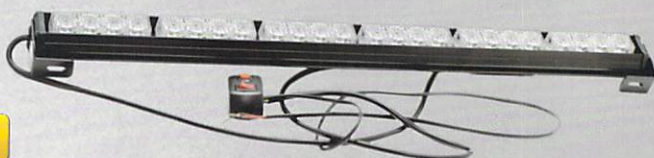

S-BAR-2

12W STROBE LIGHT 4 FUNCTION 30 INCH