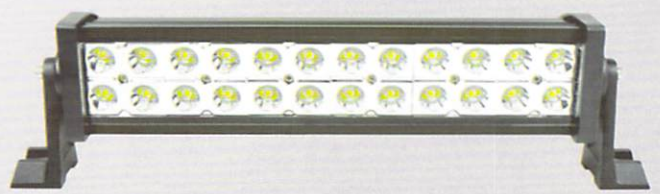

S-WL-H-126

S-WL-H-180

S-WL-H-240

S-WL-H-252

S-WL-H-288

S-WL-H-306

S-WL-288-CUR

1 PC LED BAR 288 WATT CURVED BAR
 AVIALABLE:
 72 WATT
 120 WATT
 180 WATT & 240 WATT