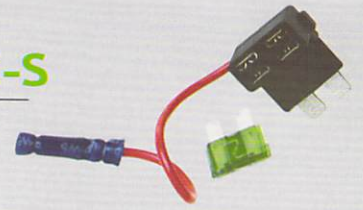

S-ADAP-T5

1 PAIR - IN A PACK

S-ADAP-FUSE-S

EACH IN A PACK

FUSE-M-

APM, ATM MINI FUSE
PACK: 14PCS IN A PACK

10AMP
15AMP
20AMP
25AMP
30AMP
35AMP

FUSE-S-