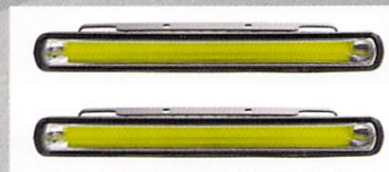

S-C-D-194-2-COB

1 PAIR 194 CANBUS COB SMD

S-FUSE-EZ-CON-1

15PCS EASY TAP FUSE CONNECTOR

AVILABLE 1- STANDARD 2- MINI

DLR-1-COB

1 SET DLR COB SMD

DLR-R-1-COB