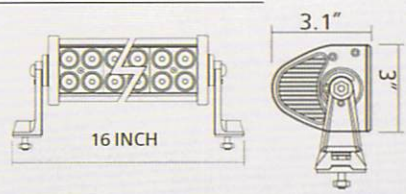

S-WL-H-126

S-WL-H-180

S-WL-H-240

S-WL-H-252

S-WL-H-288

S-WL-H-306

S-WL-288-CUR

1 PC LED BAR 288 WATT CURVED BAR
 AVIALABLE:
 72 WATT
 120 WATT
 180 WATT & 240 WATT