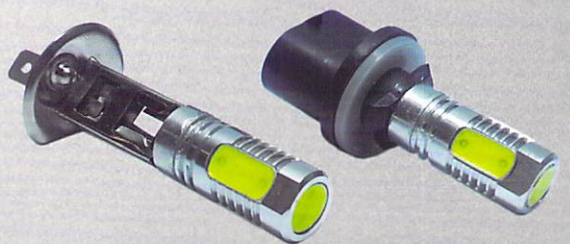

S-XXXX-4-S

1 PAIR IN A PACK - HIGH POWER LED FOG LIGHTS

65
Lumen