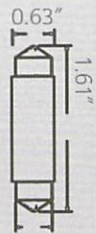

21
Lumen

S-C-D-36-6

1 PAIR - CANBUS 5050 - 6 SMD DUAL POLARITY
WITH ALUMINIUM COOLING SYSTEM ON
BACKSIDE

33
Lumen

S-C-D-44-8

1 PAIR - CANBUS 5050 - 8 SMD DUAL POLARITY
WITH ALUMINIUM COOLING SYSTEM ON
BACKSIDE