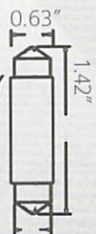

S-C-D-36-6

1 PAIR - CANBUS 5050 - 6 SMD DUAL POLARITY
WITH ALUMINIUM COOLING SYSTEM ON
BACKSIDE

33
Lumen