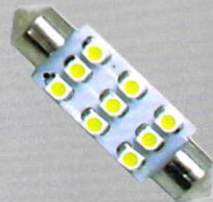

1 PAIR IN A PACK - 16 SMD

28
Lumen

S-31-12-W

1 PAIR IN A PACK - 12 SMD

25
Lumen

S-42-9

1 PAIR IN A PACK - 9 SMD

9
Lumen