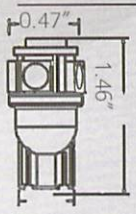

S-DAS-9

1 PAIR IN A PACK - 9 SMD