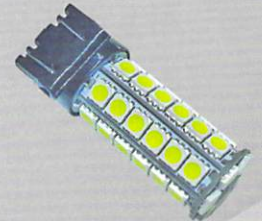

S-7443-94-W-A

1 PAIR IN A PACK - 94 SMD
SWITCH BACK

84
Lumen

S-7443-42-W-W

1 PAIR IN A PACK - 42 SMD
SWITCH BACK

40
Lumen

S-1156-12-H

1 PAIR IN A PACK - 15 SMD

76
Lumen

S-7443-4-W

1 PAIR IN A PACK - 4 SMD

73
Lumen

S-7443-CR-1

1 PAIR IN A PACK - 6 SMD

160
Lumen

S-7443-CR-2

1 PAIR IN A PACK - 9 SMD

183
Lumen

S-HID-REV-7443

HID BALLAST 15WATT 2 UNIVERSAL BULBS

6K 8K REVERSE