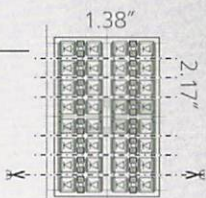

S-DOME-FLEX-32

1 LIGHT IN A PACK - 32 SMD'S FLEX

THE FIRST FLEXIBLE & CUTTABLE DOME LIGHT IN THE INDUSTRY

50 Lumen