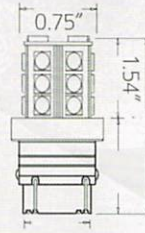

2 HID BALLAST 15 WATT 2 UNIVERSALE BULBS

6K 8K REVERSR/
REVERSE HID LIGHTS

S-1156-15-SHORT

1 PAIR IN PACK - 15 SMD

22
Lumen

S-1156-18

1 PAIR IN A PACK - 18 SMD

36
Lumen