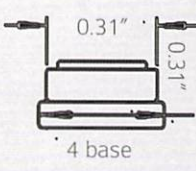

S-T5

1 PAIR IN A PACK - 1 SMD HIGH POWER

5 Lumen

S-T5-3528

1 PAIR IN A PACK - 1 SMD HIGH POWER

2 Lumen

S-T3 1S

1 PAIR IN A PACK - 12 SMD 5050