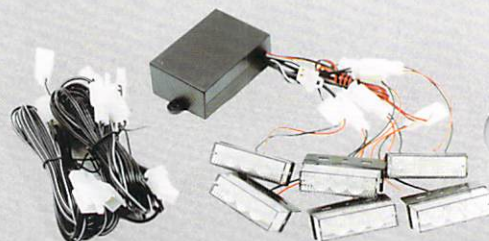

2 HID OR 4 HID STROBE LIGHT BULBS.
(FLUORESCENT TYPE BULB). 20 WATT OR 40 WATT
HIGH POWER

S-12-W

12 WARNING STROBE LIGHTS

S-6-W

6 WARNING STROBE LIGHTS

S-BAR

12W STROBE LIGHT 4 FUNCTION 16 INCH

S-BAR-2