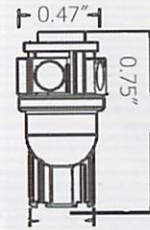

S-194-8T

1 PAIR IN A PACK - 8 SMD

22
Lumen