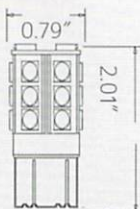

1 PAIR IN A PACK - 15 SMD

22
Lumen

S-7443-18

1 PAIR IN A PACK - 18 SMD

36
Lumen

S-7443-27-W

1 PAIR IN A PACK - 27 SMD

53
Lumen