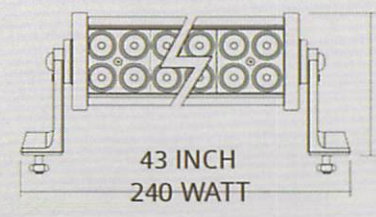

S-WL-H-126

S-WL-H-180

S-WL-H-240

S-WL-H-252

S-WL-H-288

S-WL-H-306

S-WL-288-CUR

1 PC LED BAR 288 WATT CURVED BAR
 AVIALABLE:
 72 WATT
 120 WATT
 180 WATT & 240 WATT