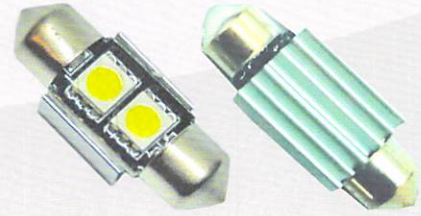

S-FLASH-FOR-2

DUAL LOAD LED FLASHER
RELAY 2 PIN

S-RESIS

1 PAIR IN A PACK
-Flasher Resistor
-Error canceler HID

S-C-D-31-2

1 PAIR CANBUS 5050 - 2 SMD -
WITH ALUMINIUM COOLING SYSTEM
ON BACKSIDE.

10
Lumen

S-C-D-36-3