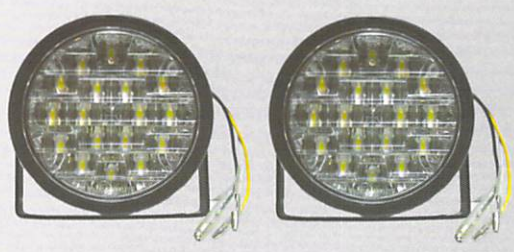

3.5" X 1.25" DEEP