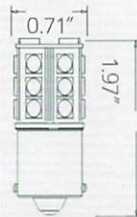

36
Lumen

S-1157-27-W

1 PAIR IN A PACK - 27 SMD

53
Lumen

S-1157-18-Short

1 PAIR IN A PACK - 18 SMD

60
Lumen

S-1157-54-W-W