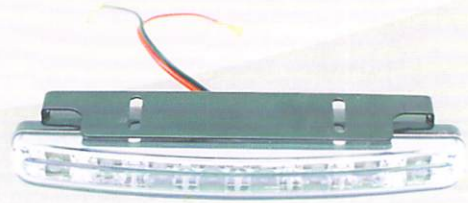

1 PAIR IN A PACK - 27 LED FOG LIGHTS

53
Lumen

DLR-7-W-A & W

1 SET - 7 SMD

124
Lumen

 6.25"X.75"X1.5"

DLR-1-W

1 SET - 1SMD