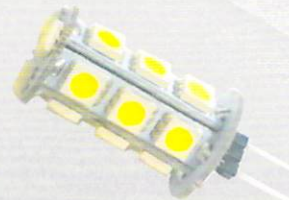

M-G4-18-W

1 PAIR IN PACK - 18 SMD

36
Lumen