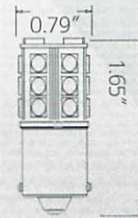

S-1156- 27-W

1 PAIR IN A PACK - 27 SMD

53
Lumen

S-1156-18-Short

1 PAIR IN A PACK - 18 SMD

60
Lumen

S-1156-42-W

1 PAIR IN A PACK - 42 SMD
AVAILABLE: 12V