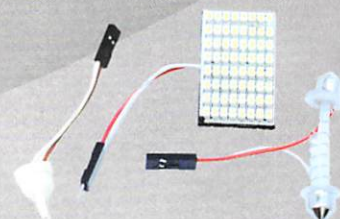

THE FIRST FLEXIBLE & CUTTABLE DOME LIGHT IN THE INDUSTRY

50 Lumen

S-DOME-60

1 LIGHT IN A PACK - 60 SMD

62 Lumen

S-DOME-120

1 LIGHT IN A PACK - 120 SMD

95 Lumen