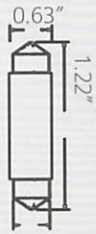

1 PAIR - CANBUS 5050 - 3 SMD -
WITH ALUMINIUM COOLING SYSTEM
ON BACKSIDE.

18
Lumen

S-C-D-44-4

1 PAIR - CANBUS 5050 - 4 SMD
WITH ALUMINIUM COOLING SYSTEM
ON BACKSIDE

16
Lumen

S-C-D-31-4

1 PAIR- CANBUS 5050- 4 SMD DUAL POLARITY
WITH ALUMINIUM COOLING SYSTEM ON
BACKSIDE