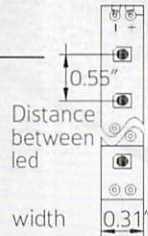

S-ROLL

1 ROLL - 300 SMD - 16FT 3528

S-ROLL-6

1 ROLL - 600 SMD - 16 FT 3528

S-ROLL-5050

1 ROLL - 300 SMD - 16 FT 5050

WANT MORE BRIGHT- 5630 BRIGHTER CHIP AVAILABLE NOW.

S-ROLL-AUDI

1 ROLL - 300 SMD - 16 FT 335

SIDE EMITTING LED,
LED LIGHT FROM THE SIDE SINGLE DIRECTION

S-ROLL-RGB-E

1 ROLL - 3528 16 FT 300 LED RGB

S-ROLL-RGB-150

1 ROLL - 5050 16FT 150 LED RGB

S-ROLL-RGB-300

1 ROLL - 5050 16 FT 300 LED RGB