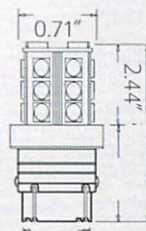

S-3157-42-W-W

1 PAIR IN A PACK - 42 SMD
SWITCH BACK

65
Lumen

S-3157-12-H

1 PAIR IN A PACK - 15 SMD HIGH POWER

76
Lumen

S-3157-4

1 PAIR IN A PACK - 4 SMD HIGH POWER