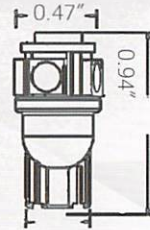

1 LIGHT IN A PACK - 16 SMD

45 Lumen

S-DOME-COB-32

1 LIGHT IN A PACK - 32 SMD

58 Lumen

S-194-1H

1 PAIR IN A PACK - 1 SMD

8
Lumen