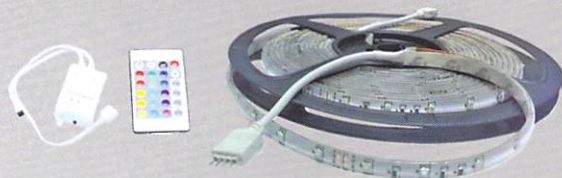

S-ROLL-RGB-E-KIT

RGB HOME LED KIT 16 FEET LONG
COMPLETE KIT: 1 ROLL RGB E
POWER SUPPLY 110V TO 12 VOLT
1 REMOTE RGB KIT

RGB