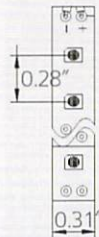

S-ROLL-6

1 ROLL - 600 SMD - 16 FT 3528