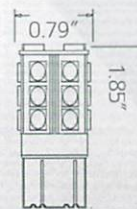

S-1157-54-W-W

1 PAIR IN A PACK - 54 SMD
SWITCH BACK

43
Lumen