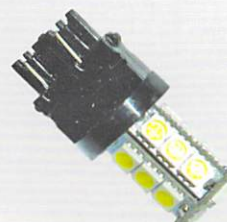

S-7443-15-W

1 PAIR IN A PACK - 15 SMD

22
Lumen

S-7443-18

1 PAIR IN A PACK - 18 SMD

36
Lumen

S-7443-27-W

1 PAIR IN A PACK - 27 SMD

53
Lumen

S-7443-18-Short

1 PAIR IN A PACK - 18 SMD

60
Lumen

S-7443-54-W-A

1 PAIR IN A PACK - 54 SMD
SWITCH BACK

43
Lumen