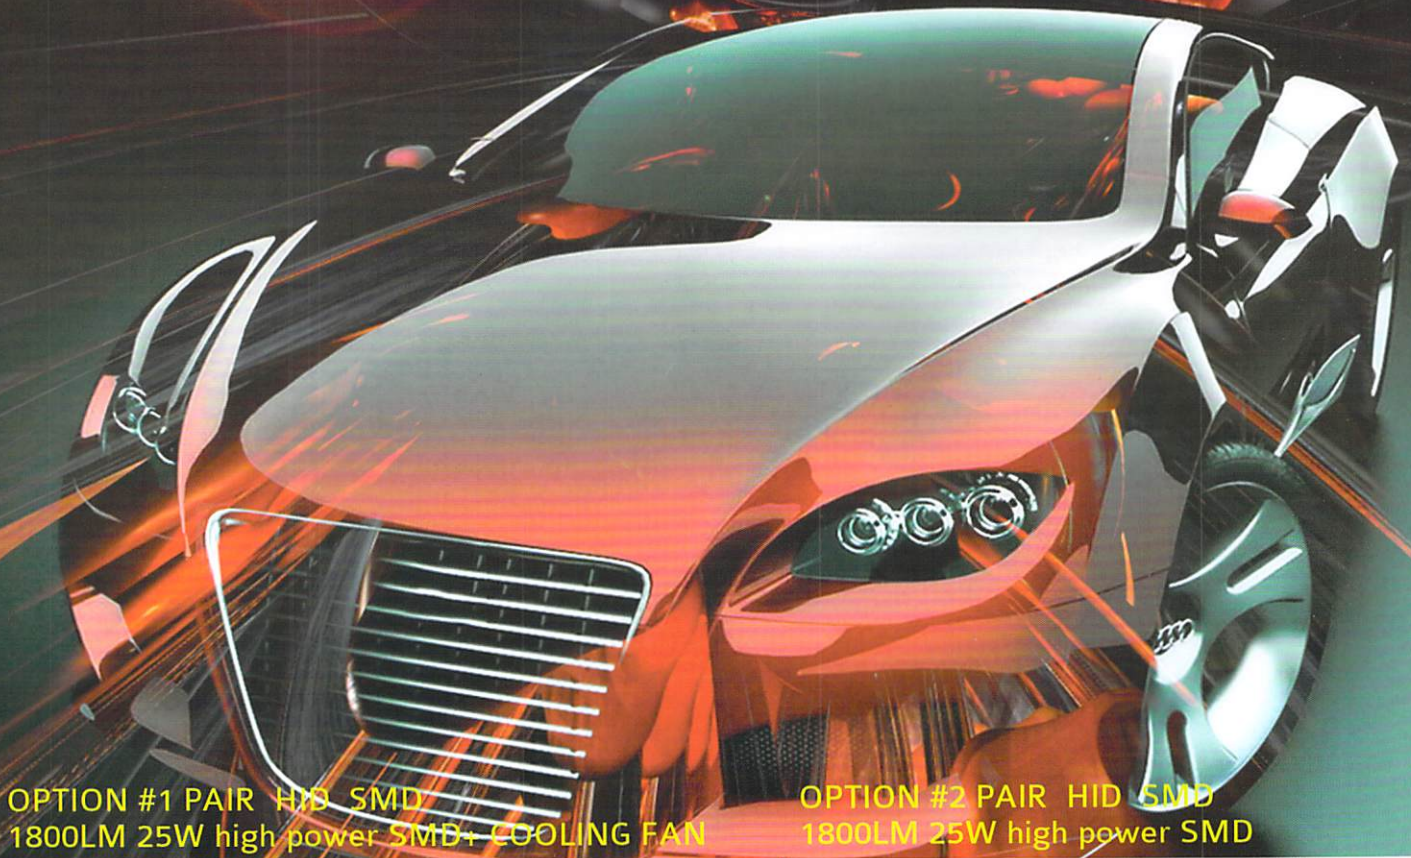

1 SET - 6 SMD

7.125" LONG
 1.6" WIDE SIDE
 0.95" NARROW SIDE

DLR-MER-H

SET - 6 SMD HIGH POWER

7.125" LONG
 1.5" WIDE SIDE
 0.75" NARROW SIDE

WHERE QUALITY EXCEEDS EXPECTATIONS

SMD HID HEADLIGHTS

OPTION #1 PAIR HID SMD
1800LM 25W high power SMD+ COOLING FAN