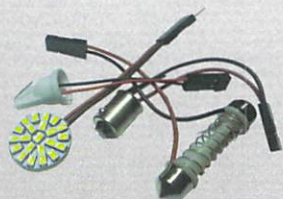

S-LOOP-24

1 PAIR IN A PACK - 24 SMD

34
Lumen

S-DOME-CIRC

1 LIGHT IN A PACK

0.71"

38
Lumen

S-DOME-CIRC-2