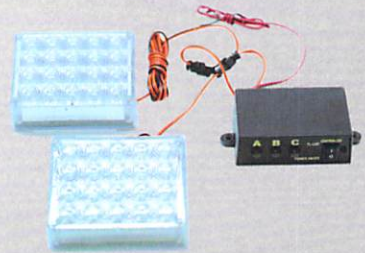

S-2-W

STROBE LIGHT 2X4 INCHES

S-EMERG-RB-L

1 PAIR - 8 LED - 3 STROBE FUNCTION

S-VIS-RB

1 PAIR - 40 LED - 5 STROBE FUNCTION

S-EMERG-B-1

1 PAIR - 7 SMD