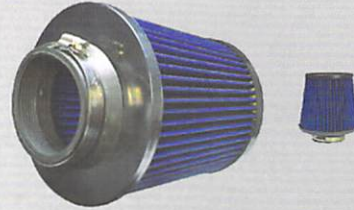

JDM-WIPERS

BMW STYLE WIPERS ALL RUBBER
MADE FLEXIBLE ADJUSTABLE
AVAILABLE SIZES:
16, 18, 20, 22, 24, 26"

JDM-FILTER

1 PCS AIR FILTER

AVAILABLE:
2.5 INCH, 3 INCH AND 3.5 INCH

JDM-T-260

1 PC -TOW HOOK - REAR JDM STYLE