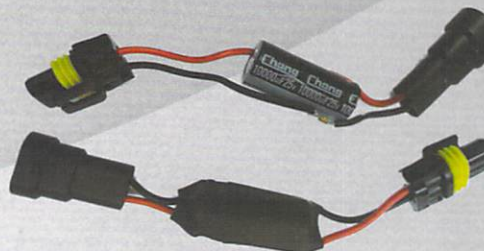

CANC-EROR

1 PAIR -LED ERROR CANCELER FOR BMW AND MERCEDES