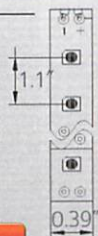

S-ROLL-RGB-150

1 ROLL - 5050 16FT 150 LED RGB