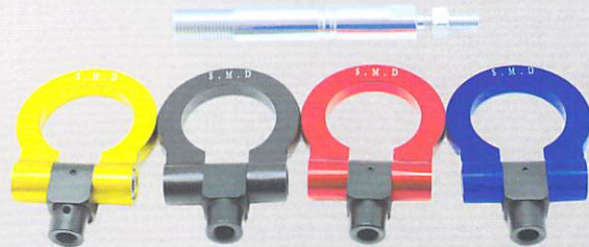

JDM-T- M18/22/24

1PC- TOW HOOK - EURO STYLE FRONT/ REAR
AVAILABLE:
18MM ,22MM AND 24 MM