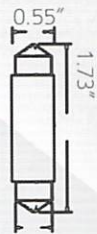

1 PAIR IN A PACK - 3 SMD SUPER BRIGHT

7
Lumen

S-VISOR-2-28

1 PAIR IN A PACK - 2 SMD

6
Lumen

S-LOOP-12

1 PAIR IN A PACK - 12 LED

18
Lumen