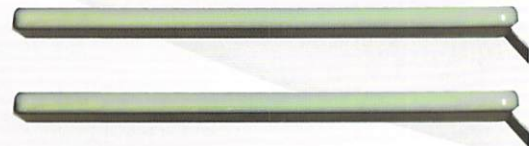

DLR-1-W

1 SET - 1SMD

160
Lumen

0.35"X.4"X7.5"