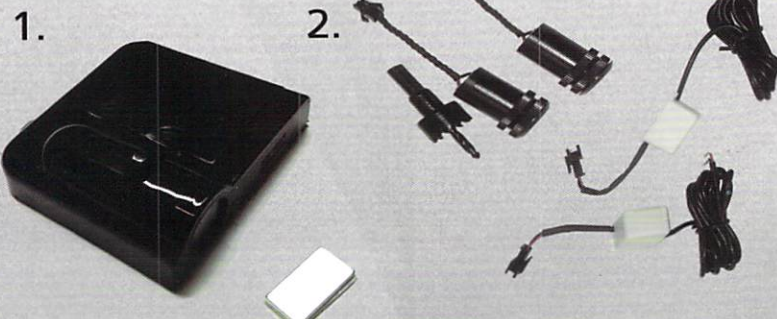

S-HALOGRAM

HALOGRAM IMAGE PROJECTOR- PAIR
CAN BE USED ON CAR INTERIOR
CUSTOM BOXES, DOOR SIDE PANEL.
-ALSO AVAILABLE WIRLESS WITH NO WIRING
(EXTERIOR)