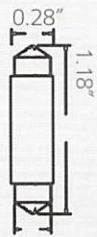

1 PAIR IN A PACK - 3 SMD SUPER BRIGHT

7
Lumen

S-VISOR-2-28

1 PAIR IN A PACK - 2 SMD

6
Lumen

S-LOOP-12

1 PAIR IN A PACK - 12 LED

18
Lumen