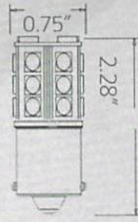

S-1156-120-W

1 PAIR IN A PACK - 120 SMD

70
Lumen