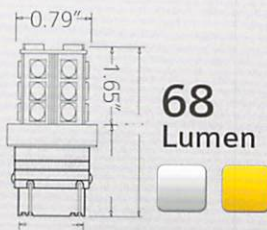

1 PAIR CANBUS - 5 SMD

S-C-DAS-9

1 PAIR CANBUS - 9 SMD

S-C-194-9

1 PAIR CANBUS - 9 SMD

S-C-D-7443-44 & 3157

1 PAIR CANBUS - 44 SMD - DUAL POLARITY

NEW:
AVAILABLE IN 5050 CHIP 30 LED