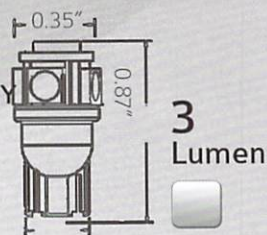

S-C-D-194-1

1 PAIR CANBUS 5050 - 1 SMD - DUAL POLARITY