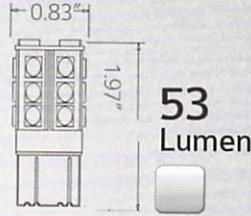

S-7440-27-ST

1 PAIR - 27 SMD - ALL TIME STROBE
DESIGNED FOR REVERSE LIGHTS