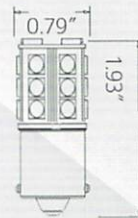

S-1156- 27-W

1 PAIR IN A PACK - 27 SMD

53
Lumen

S-1156-18-Short

1 PAIR IN A PACK - 18 SMD

60
Lumen

S-1156-42-W

1 PAIR IN A PACK - 42 SMD
AVAILABLE: 12V