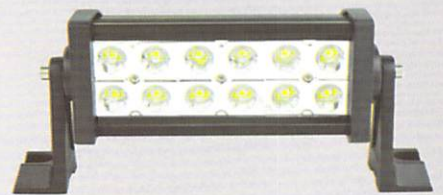

S-WL-36

1 PC LED BAR 36 WATT