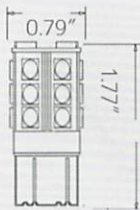

S-7443-18-Short

1 PAIR IN A PACK - 18 SMD

60
Lumen