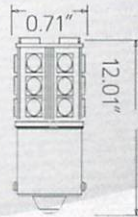

S-1156-4-W

1 PAIR IN A PACK - 4 SMD

76
Lumen