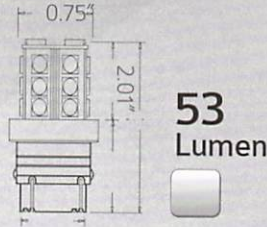

S-3156-27-ST

1 PAIR - 27 SMD- ALL TIME STROBE
DESIGNED FOR REVERSE LIGHTS