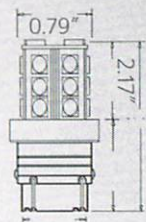

S-3157-42-W-W

1 PAIR IN A PACK - 42 SMD
SWITCH BACK

65
Lumen