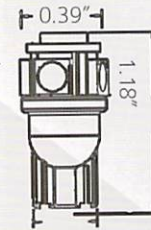

S-194-6-FLAT

1 PAIR IN A PACK - 6 SMD DUAL POLARITY

8
Lumen