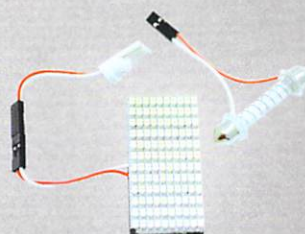

THE FIRST FLEXIBLE & CUTTABLE DOME LIGHT IN THE INDUSTRY

50 Lumen

S-DOME-60

1 LIGHT IN A PACK - 60 SMD

62 Lumen

S-DOME-120

1 LIGHT IN A PACK - 120 SMD

95 Lumen