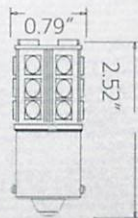

1 PAIR IN A PACK - 4 SMD

76
Lumen

S-1156-CR-1

1 PAIR IN A PACK - 6 SMD

160
Lumen

S-1156-CR-2

1 PAIR IN A PACK - 9 SMD

183
Lumen