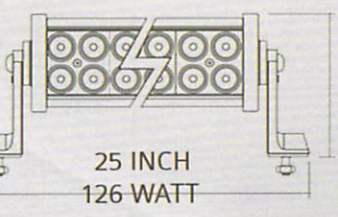

S-WL-H-126

S-WL-H-180

S-WL-H-240

S-WL-H-252

S-WL-H-288

S-WL-H-306

S-WL-288-CUR

1 PC LED BAR 288 WATT CURVED BAR
 AVIALABLE:
 72 WATT
 120 WATT
 180 WATT & 240 WATT