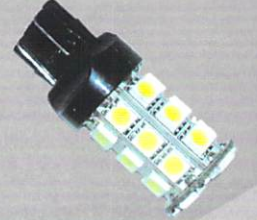

S-7440-27-ST

1 PAIR - 27 SMD - ALL TIME STROBE
DESIGNED FOR REVERSE LIGHTS