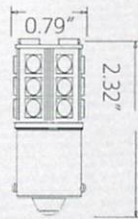

1 PAIR IN A PACK - 4 SMD

76
Lumen

S-1156-CR-1

1 PAIR IN A PACK - 6 SMD

160
Lumen

S-1156-CR-2

1 PAIR IN A PACK - 9 SMD

183
Lumen