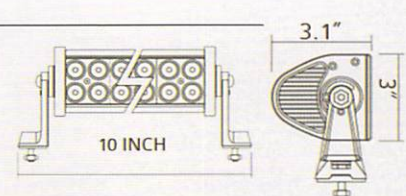

S-WL-36

1 PC LED BAR 36 WATT