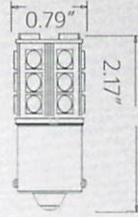

65
Lumen

S-1156-120-W

1 PAIR IN A PACK - 120 SMD

70
Lumen

S-1156-42-24V

1 PAIR IN A PACK - 42 SMD

65
Lumen

S-1156-4-W