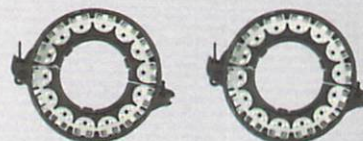

HID-ADAPTER-17

1 PAIR - HID ADAPTER
06-09 BMW 5 series E60 E61 | 05-08 BMW 7 series E65 E66
07-11 Cadillac Escalade | 07-09 Range Rover | 08-09 Jaguar F X
HID D1S/D3S Bulb Adapter