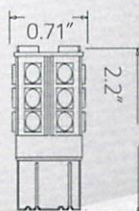

S-1157-12-H

1 PAIR IN A PACK - 15 SMD

76
Lumen