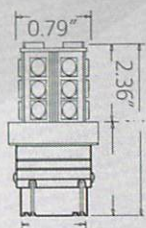

1 PAIR IN A PACK - 18 SMD

60
Lumen

S-3157-54-W-A

1 PAIR IN A PACK - 54 SMD
SWITCH BACK

43
Lumen

S-3157-94-W-A

1 PAIR IN A PACK - 94 SMD
SWITCH BACK

84
Lumen