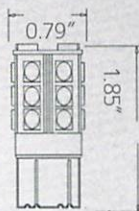

1 PAIR IN A PACK - 54 SMD
SWITCH BACK

43
Lumen

S-1157-94

1 PAIR IN A PACK - 94 SMD
SWITCH BACK

84
Lumen

S-1157-42-W-W

1 PAIR IN A PACK - 12 SMD
SWITCH BACK

40
Lumen