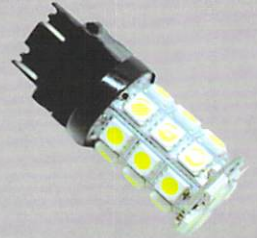

OPTION #2 PAIR HID SMD
1800LM 25W high power SMD

OPTION #3 PAIR HID SMD
1800LM 25W high power SMD+ COOLING FAN

OPTION #4 PAIR HID SMD
1800LM 25W X high power SMD

S-3156-27-ST

1 PAIR - 27 SMD- ALL TIME STROBE
DESIGNED FOR REVERSE LIGHTS