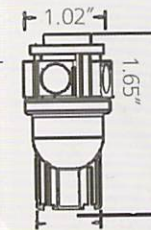

1 PAIR IN A PACK - 6 SMD DUAL POLARITY

8
Lumen

S-194-24-W

1 PAIR IN A PACK - 24 SMD

18
Lumen

S-DAS-5

1 PAIR IN A PACK - 5 SMD

13
Lumen