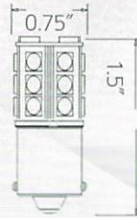

S-HID-REV-1156

2 BALLAST 15 WATT + UNIVERSAL BULBS

6K 8K REVERSE

S-1157-15-W

1 PAIR IN PACK - 15 SMD

22
Lumen

S-1157-18

1 PAIR IN A PACK - 18 SMD