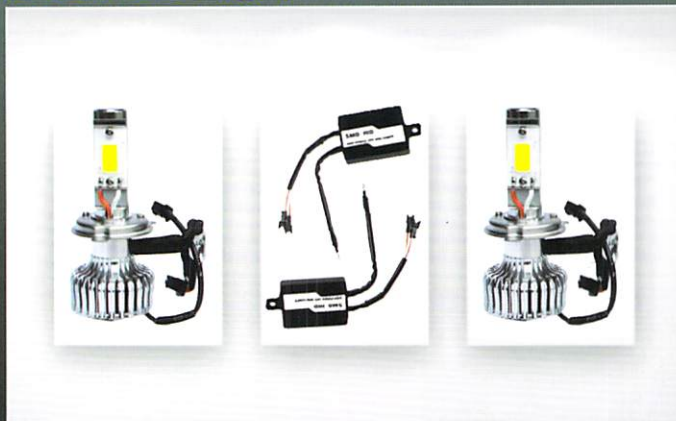

WHERE QUALITY EXCEEDS EXPECTATIONS

SMD HID HEADLIGHTS