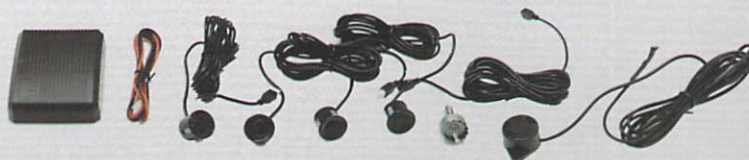

HID-ADAPTER-18

1 PAIR - HID ADAPTER
 Ford FOCUS 2009-2010 High Beam
 HID H1 Bulb Adapter

HID-ADAPTER-19

1 PAIR - HID MOVING BULBS
 Hyundai Genesis Coupe
 Kia K5 HID H7 Bulb Adapter

REV-SENS

1 PAIR - DLR LED