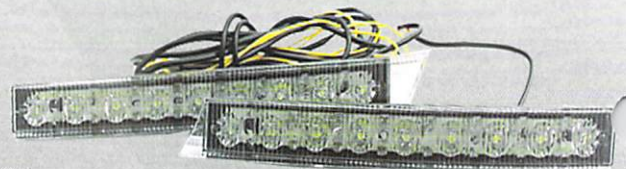

DLR-9-C | DLR-9-H

1 SET - 9 SMD

12"X1.25"X1"