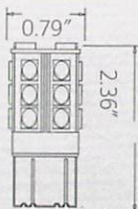

1 PAIR IN A PACK - 4 SMD

73
Lumen

S-7443-CR-1

1 PAIR IN A PACK - 6 SMD

160
Lumen

S-7443-CR-2

1 PAIR IN A PACK - 9 SMD

183
Lumen