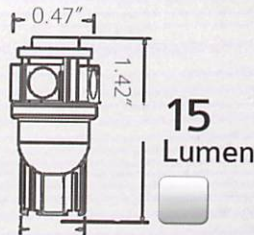

S-2-W

STROBE LIGHT 2X4 INCHES

S-EMERG-RB-L

1 PAIR - 8 LED - 3 STROBE FUNCTION

S-VIS-RB

1 PAIR - 40 LED - 5 STROBE FUNCTION

S-EMERG-B-1

1 PAIR - 7 SMD