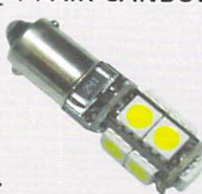

S-C-DAS-9

1 PAIR CANBUS - 9 SMD