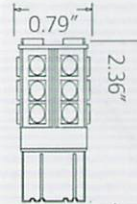

36
Lumen

S-1157-27-W

1 PAIR IN A PACK - 27 SMD

53
Lumen

S-1157-18-Short

1 PAIR IN A PACK - 18 SMD

60
Lumen

S-1157-54-W-W