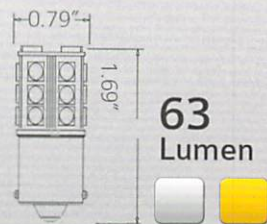

S-C-D-1156-44

1 PAIR CANBUS - 44 SMD - DUAL POLARITY

NEW:
AVAILABLE IN 5050 CHIP 30 LED