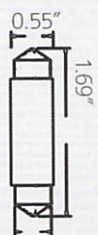

26
Lumen

S-44-1H-W

1 PAIR IN A PACK - 1 SMD

32
Lumen

S- 42 - 24

1 PAIR IN A PACK - 24 SMD

32
Lumen

S -36 - 16