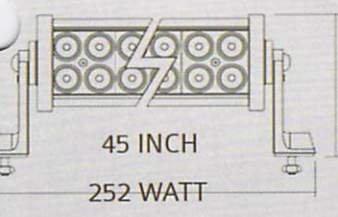

S-WL-H-126

S-WL-H-180

S-WL-H-240

S-WL-H-252

S-WL-H-288

S-WL-H-306

S-WL-288-CUR

1 PC LED BAR 288 WATT CURVED BAR
 AVIALABLE:
 72 WATT
 120 WATT
 180 WATT & 240 WATT