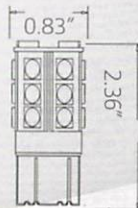

84
Lumen

S-7443-42-W-W

1 PAIR IN A PACK - 42 SMD
SWITCH BACK

40
Lumen

S-1156-12-H

1 PAIR IN A PACK - 15 SMD

76
Lumen

S-7443-4-W