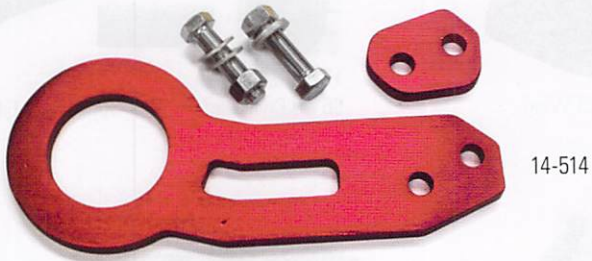

UNIVERSAL TOW HOOKS

TOW HOOKS	REAR & FRONT	BLUE	14-503-PR
TOW HOOKS	REAR & FRONT	PURPLE	14-504-PR
TOW HOOKS	REAR & FRONT	BLACK	14-505-PR
TOW HOOKS	REAR & FRONT	GOLD	14-506-PR
TOW HOOKS	REAR & FRONT	RED	14-507-PR
TOW HOOKS	REAR & FRONT	SILVER	14-508-PR
TOW HOOKS 10MM	REAR	GREEN	14-509
TOW HOOKS 10MM	FRONT	GREEN	14-509-F
TOW HOOKS 10MM	REAR	BLUE	14-510
TOW HOOKS 10MM	FRONT	BLUE	14-510-F
TOW HOOKS 10MM	REAR	GOLD	14-511
TOW HOOKS 10MM	FRONT	GOLD	14-511-F
TOW HOOKS 10MM	REAR	PURPLE	14-512
TOW HOOKS 10MM	REAR	PURPLE	14-512-F
TOW HOOKS 10MM	REAR	GUN METAL	14-513
TOW HOOKS 10MM	REAR	GUN METAL	14-513-PR
TOW HOOKS 10MM	REAR	RED	14-514
TOW HOOKS 10MM	FRONT	RED	14-514-F
TOW HOOKS 10MM	REAR	SILVER	14-515
TOW HOOKS 10MM	FRONT	SILVER	14-515-F
TOW HOOKS 10MM	REAR	BLACK	14-516
TOW HOOKS 10MM	REAR	BLACK	14-516-F

REAR WINDOW SPOILER