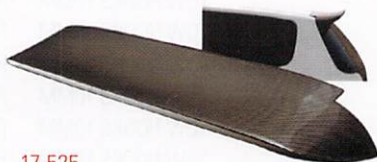

# REAR DUCK WINGS

**17-524**  
96-00 Civic HB Carbon Fiber Roof Wing

**17-524-BK**  
96-00 Civic HB Black Spoon Roof Wing

**17-524-L**  
96-00 Civic Carbon Fiber Spoiler & L.E.D.

**17-524-BL**  
96-00 Civic Black & L.E.D.