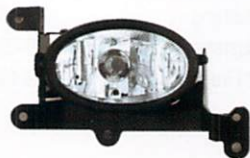

Honda Civic 2dr. 06-09
06-132 Clear
06-132-Y Yellow