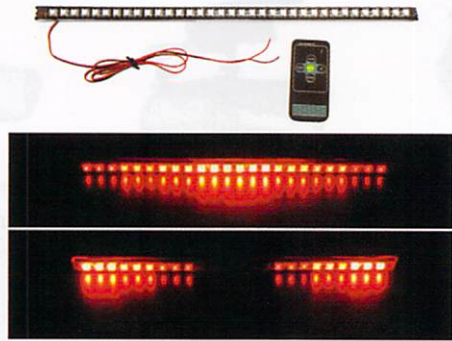

# LED STROBE LIGHTS

55Cm Night Rider LED Flash strobe with remote control

Green	06-195-G
Red	06-195-R
Blue	06-195-B
White	06-195-W
Amber	06-195-A

35cm Night Rider LED Flash strobe w/ remote control

7 Colors	06-194-7C
Green	06-194-G
Red	06-194-R
Blue	06-194-B
White	06-194-W
Amber	06-194-A