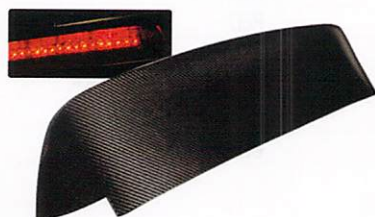

17-525-L
92-95 HB Honda Civic Spoiler Carbon Fiber & L.E.D.