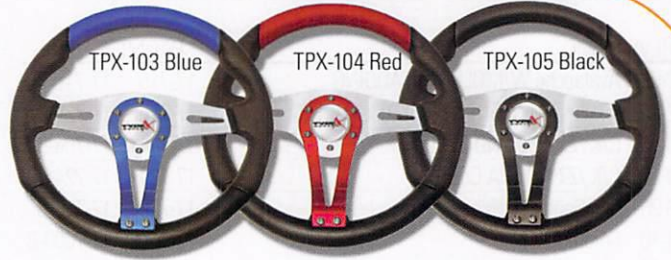

# TYPEX STEERING WHEELS

TPX-122  
Carbon Fiber Look  
with Red Stitch

330 mm.

350 mm.

350 mm.

320 mm.

320 mm.

320 mm.