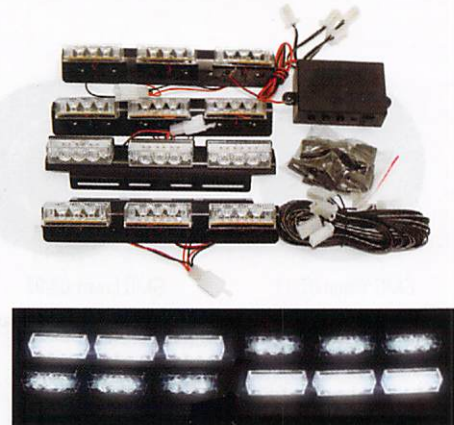

# LED STROBE LIGHTS

55Cm Night Rider LED Flash strobe with remote control

Green	06-195-G
Red	06-195-R
Blue	06-195-B
White	06-195-W
Amber	06-195-A

35cm Night Rider LED Flash strobe w/ remote control

7 Colors	06-194-7C
Green	06-194-G
Red	06-194-R
Blue	06-194-B
White	06-194-W
Amber	06-194-A

96 LED Flash Strobe With remote control

Blue/Red	06-191-BR
Red/White	06-191-RW
Red/Yellow	06-191-RY
White/Blue	06-191-WB
Blue/Yellow	06-191-BY

26x12x6.5 STROBE LIGHT

White/Yellow	06-192-AW
Blue/Red	06-192-BR

6 LED Flash Strobe Lights

White	06-197
Red/White	06-197-RW
Blue/White	06-197-BW

12 LED Flash Strobes with remote control

White	06-196
-------	--------

06-189  
Small Bar 12 LED Strobe Light White

06-190  
Long Bar 20 LED Bar White