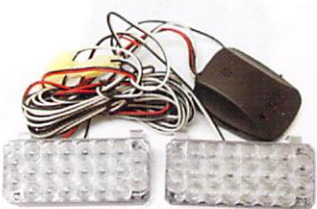

06-198 Strobe Lights Clear
06-199 Strobe light Amber/ Clear