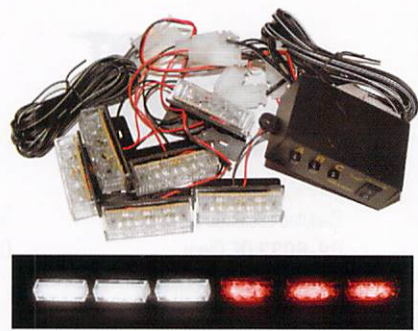

# LED STROBE LIGHTS

55Cm Night Rider LED Flash strobe with remote control

Green	06-195-G
Red	06-195-R
Blue	06-195-B
White	06-195-W
Amber	06-195-A

35cm Night Rider LED Flash strobe w/ remote control

7 Colors	06-194-7C
Green	06-194-G
Red	06-194-R
Blue	06-194-B
White	06-194-W
Amber	06-194-A

96 LED Flash Strobe With remote control

Blue/Red	06-191-BR
Red/White	06-191-RW
Red/Yellow	06-191-RY
White/Blue	06-191-WB
Blue/Yellow	06-191-BY

26x12x6.5 STROBE LIGHT

White/Yellow	06-192-AW
Blue/Red	06-192-BR