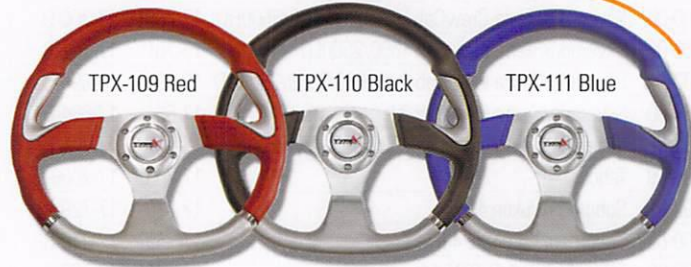

# TYPEX STEERING WHEELS

TPX-122  
Carbon Fiber Look  
with Red Stitch

330 mm.

350 mm.

350 mm.

320 mm.

320 mm.

320 mm.