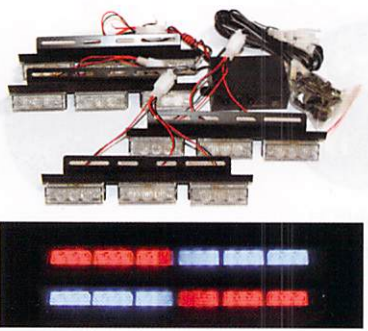

26x12x6.5 STROBE LIGHT

White/Yellow	06-192-AW
Blue/Red	06-192-BR