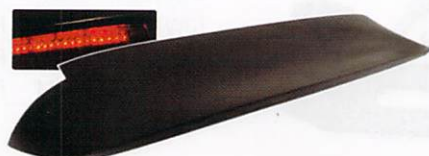

17-525-BL
92-95 HB Honda Civic Spoiler Black & L.E.D.