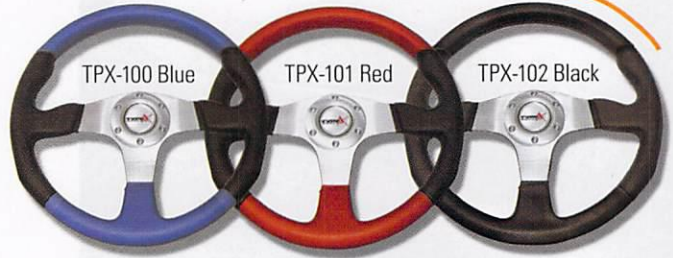

TYPEX STEERING WHEELS

330 mm.

350 mm.

350 mm.

320 mm.

320 mm.

320 mm.