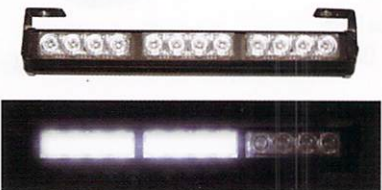

06-189
Small Bar 12 LED Strobe Light White